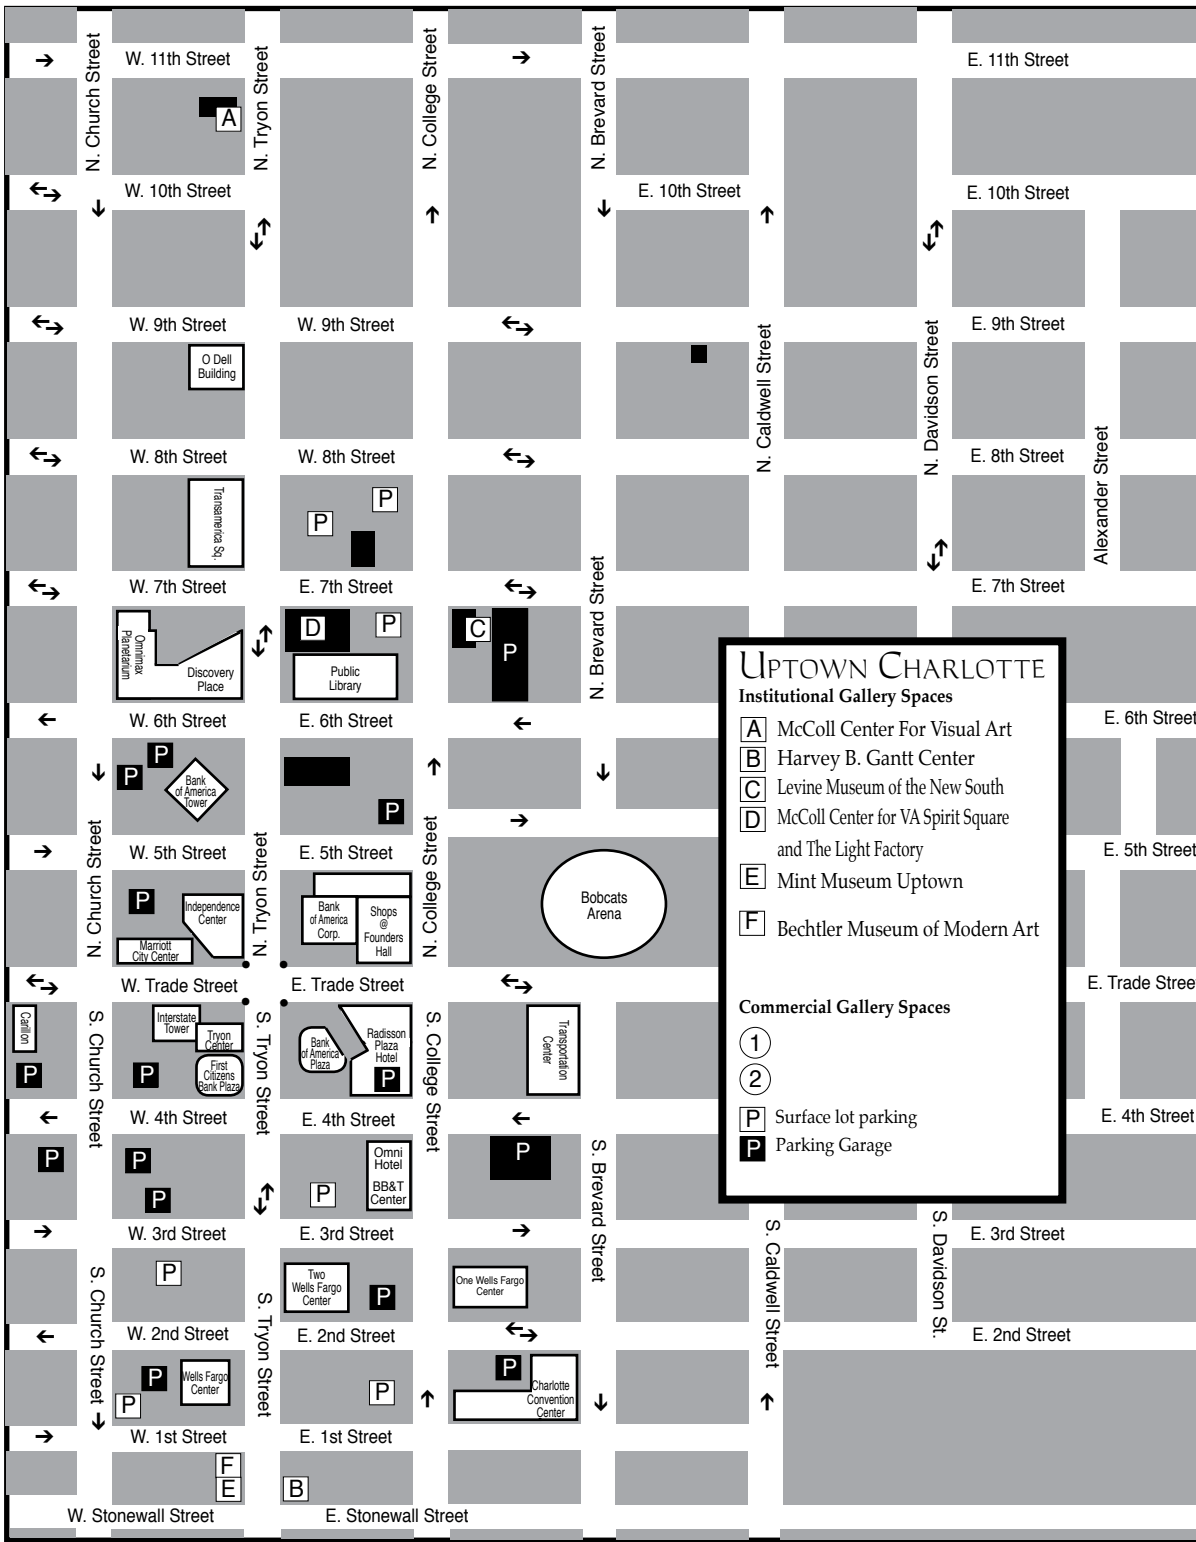

Charlotte, NC Maps

Uptown - South End & North

These maps are not to exact scale or exact distances. They were designed to give travelers help in finding the gallery spaces and museum spaces featured.