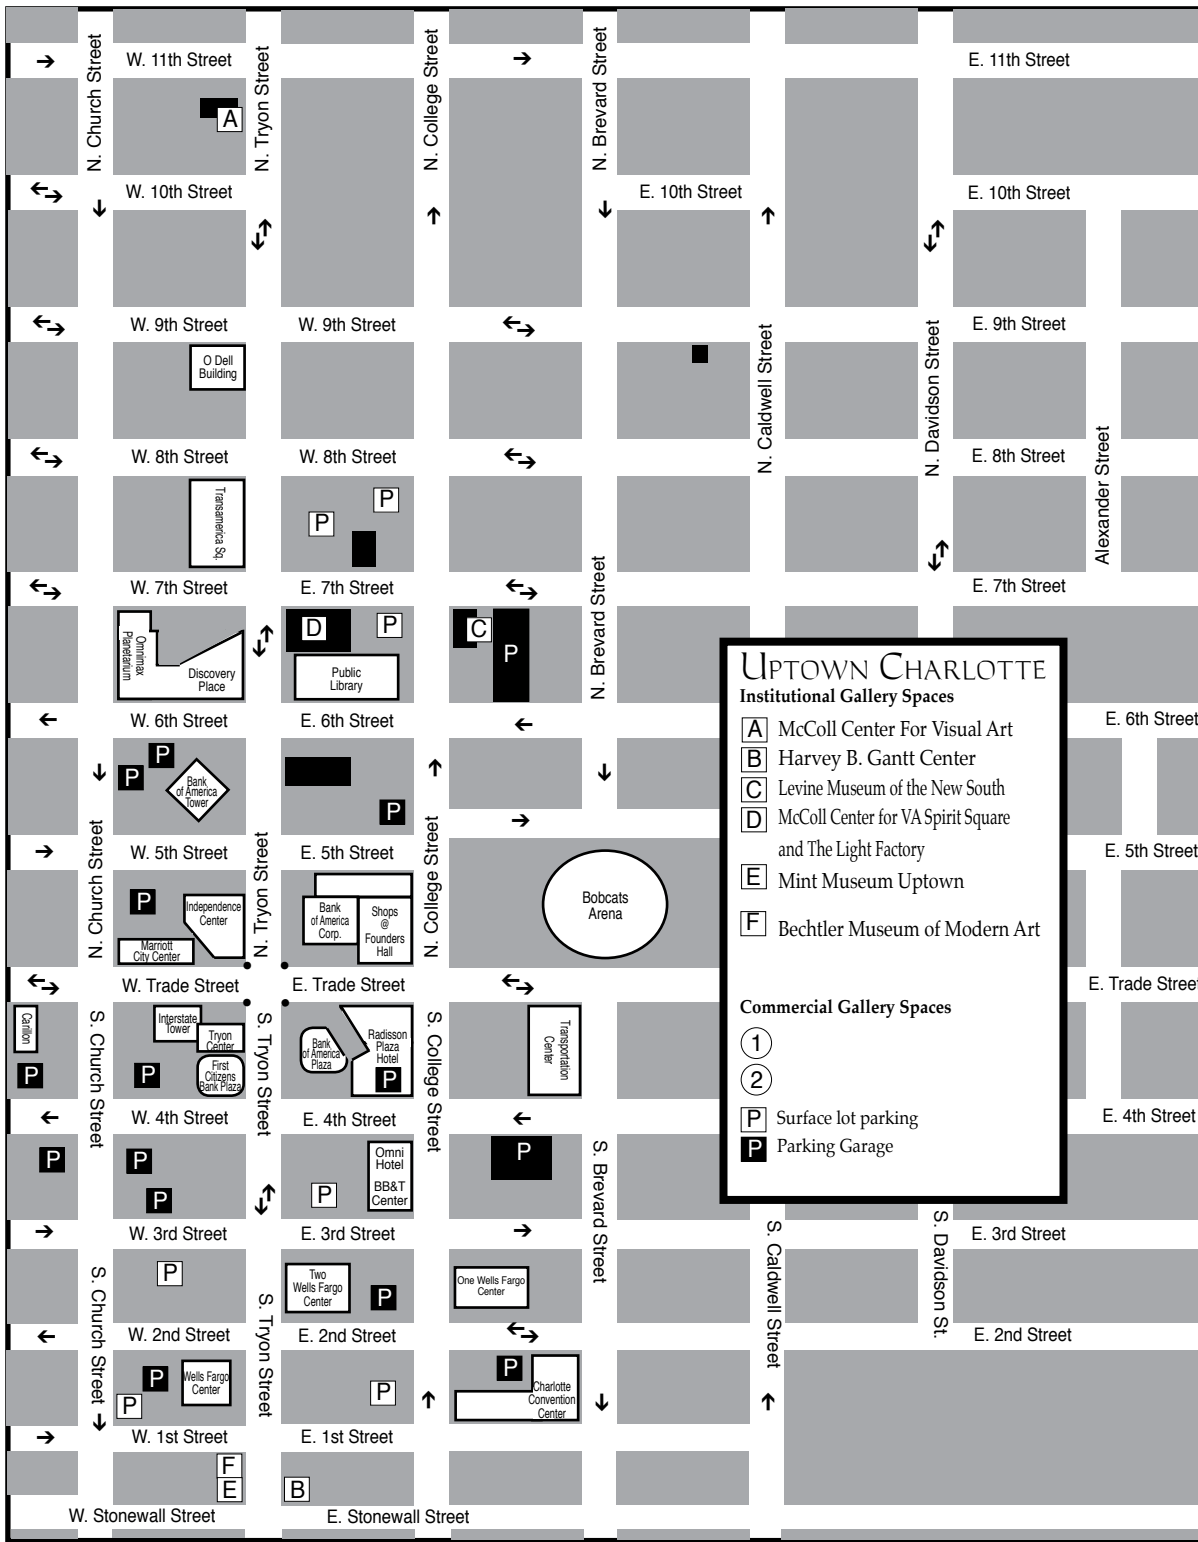

# Charlotte, NC Maps

## Uptown - South End & North

These maps are not to exact scale or exact distances. They were designed to give travelers help in finding the gallery spaces and museum spaces featured.