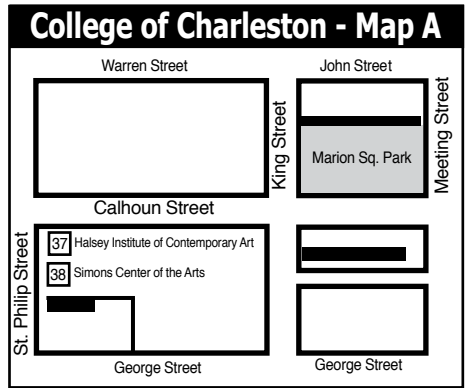

Downtown Charleston, SC, Map & Gallery Guide

Downtown Charleston Galleries

1. Rhett Thurman Studio
2. Anglin Smith Fine Art
3. Ella Walton Richardson Fine Art
4. Helena Fox Fine Art
5. Corrigan Gallery

Institutional Spaces

37. Halsey Institute of Contemporary Art
38. Simons Center for the Arts
39. Gibbes Museum of Art
40. Art Institute of Charleston Gallery
41. City Gallery at Joseph P. Riley, Jr. Waterfront Park

**MORE
DEMOCRATIC
WOMEN ELECTED
TO OFFICE AT
ALL LEVELS OF
GOVERNMENT**