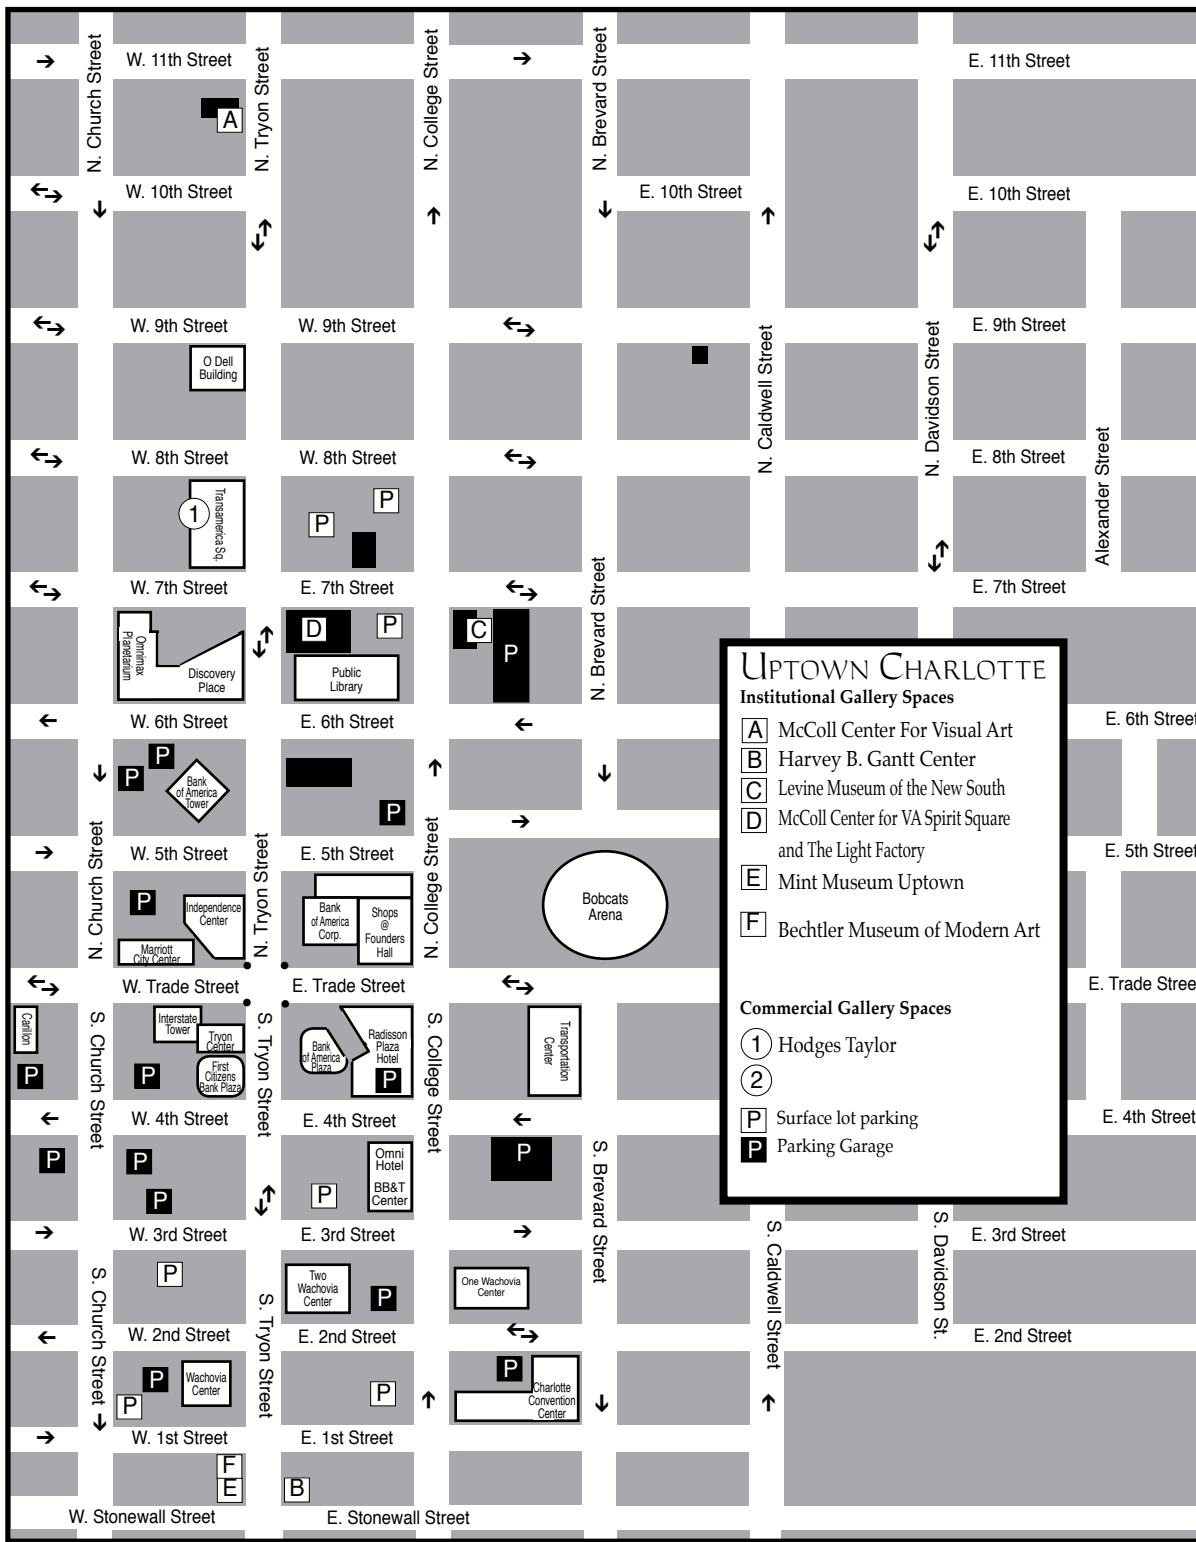

Charlotte, NC Maps

Uptown - South End - NODA

These maps are not to exact scale or exact distances. They were designed to give travelers help in finding the gallery spaces and museum spaces featured.