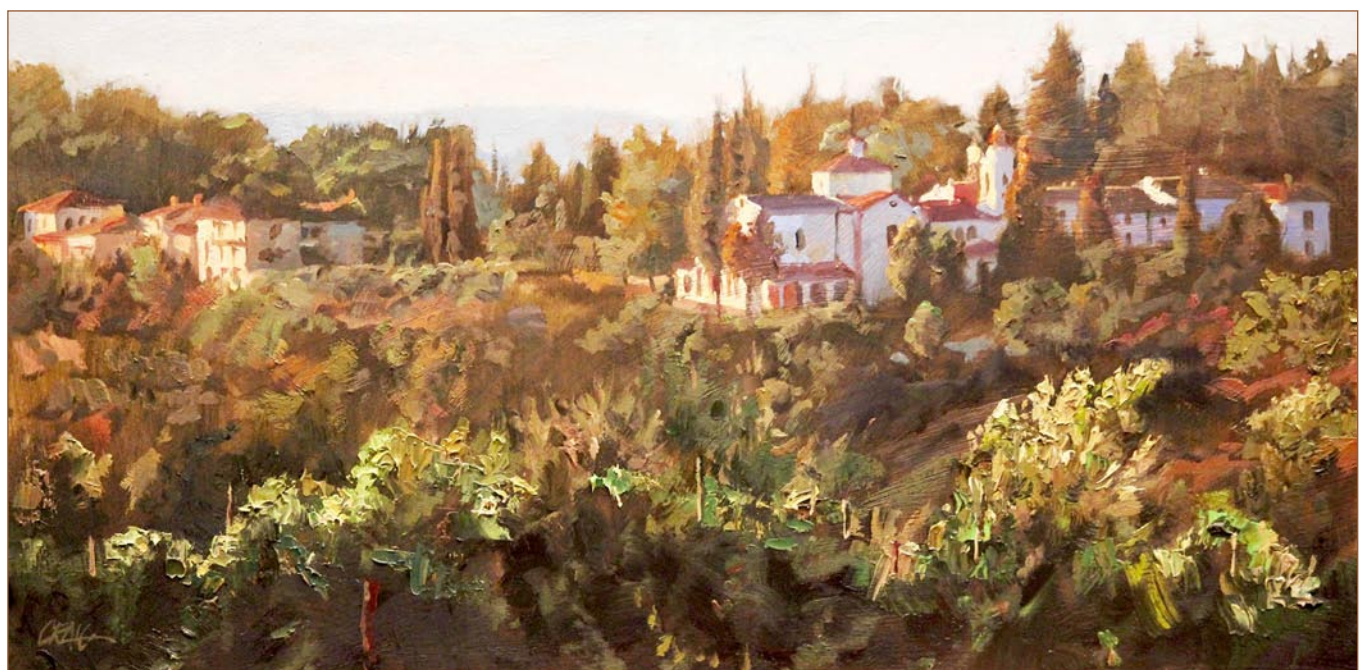

CRAIG NELSON

Travels through Italy

Exhibition November 2nd ~ December 3rd, 2018

Evening on the Grand Canal o/c 30" x 48"

Cocktails in Florence o/l 30" x 30"

Ponte Vecchio o/c 20" x 30"

Lights Along the Arno o/c 36" x 48"

Evening Cruise o/c 40" x 30"

Above The Grand Canal o/l 36" x 24"

Tuscan Countryside o/p 12" x 24"

Ella Walton Richardson Fine Art

58 Broad Street Charleston, SC 29401 843.722.3660

www.ellarichardson.com

Charleston's Premier Fine Art Destination Since 2001