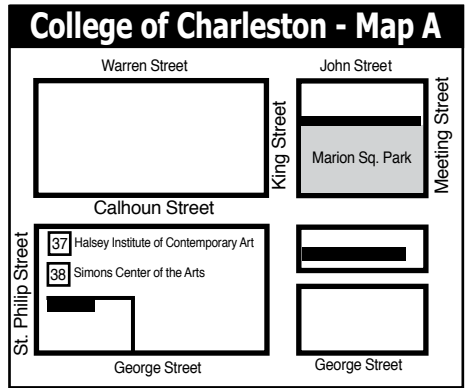

Downtown Charleston, SC, Map & Gallery Guide

Downtown Charleston Galleries

1. Rhett Thurman Studio
2. Anglin Smith Fine Art
3. Ella Walton Richardson Fine Art
4. Helena Fox Fine Art
5. Corrigan Gallery

Institutional Spaces

37. Halsey Institute of Contemporary Art
38. Simons Center for the Arts
39. Gibbes Museum of Art
40. Art Institute of Charleston Gallery
41. City Gallery at Joseph P. Riley, Jr. Waterfront Park

MORE DEMOCRATIC WOMEN ELECTED TO OFFICE AT ALL LEVELS OF GOVERNMENT