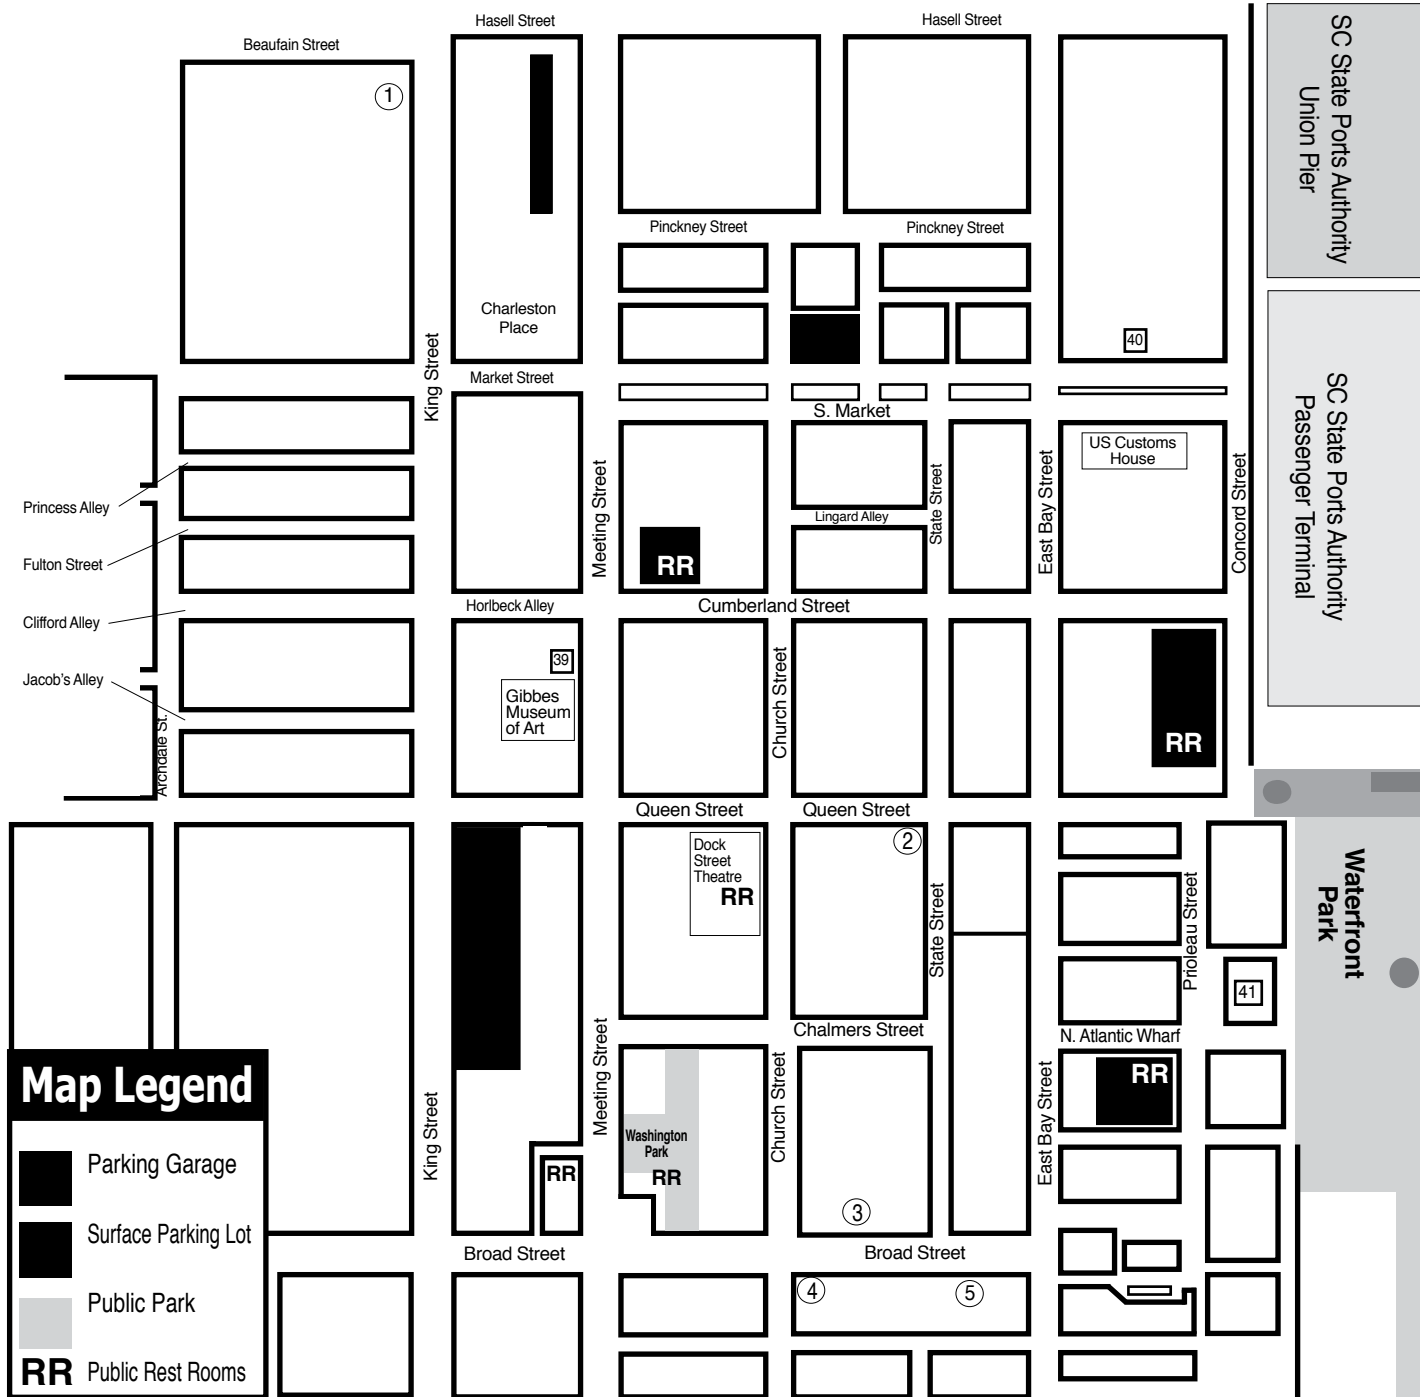

Downtown Charleston, SC, Map & Gallery Guide

Downtown Charleston Galleries

1. Rhett Thurman Studio
2. Anglin Smith Fine Art
3. Ella Walton Richardson Fine Art
4. Helena Fox Fine Art
5. Corrigan Gallery

Institutional Spaces

37. Halsey Institute of Contemporary Art
38. Simons Center for the Arts
39. Gibbes Museum of Art
40. Art Institute of Charleston Gallery
41. City Gallery at Joseph P. Riley, Jr. Waterfront Park

MORE DEMOCRATIC WOMEN ELECTED TO OFFICE AT ALL LEVELS OF GOVERNMENT