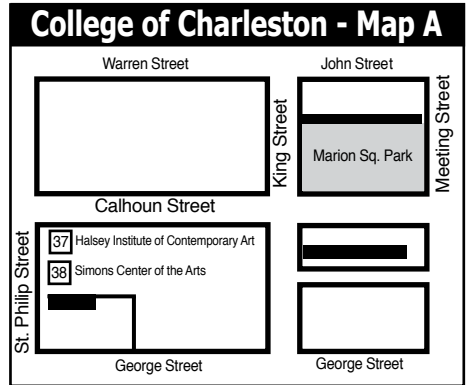

# Downtown Charleston, SC, Map & Gallery Guide

## Downtown Charleston Galleries

1. Rhett Thurman Studio
2. Anglin Smith Fine Art
3. Ella Walton Richardson Fine Art
4. Helena Fox Fine Art
5. Corrigan Gallery