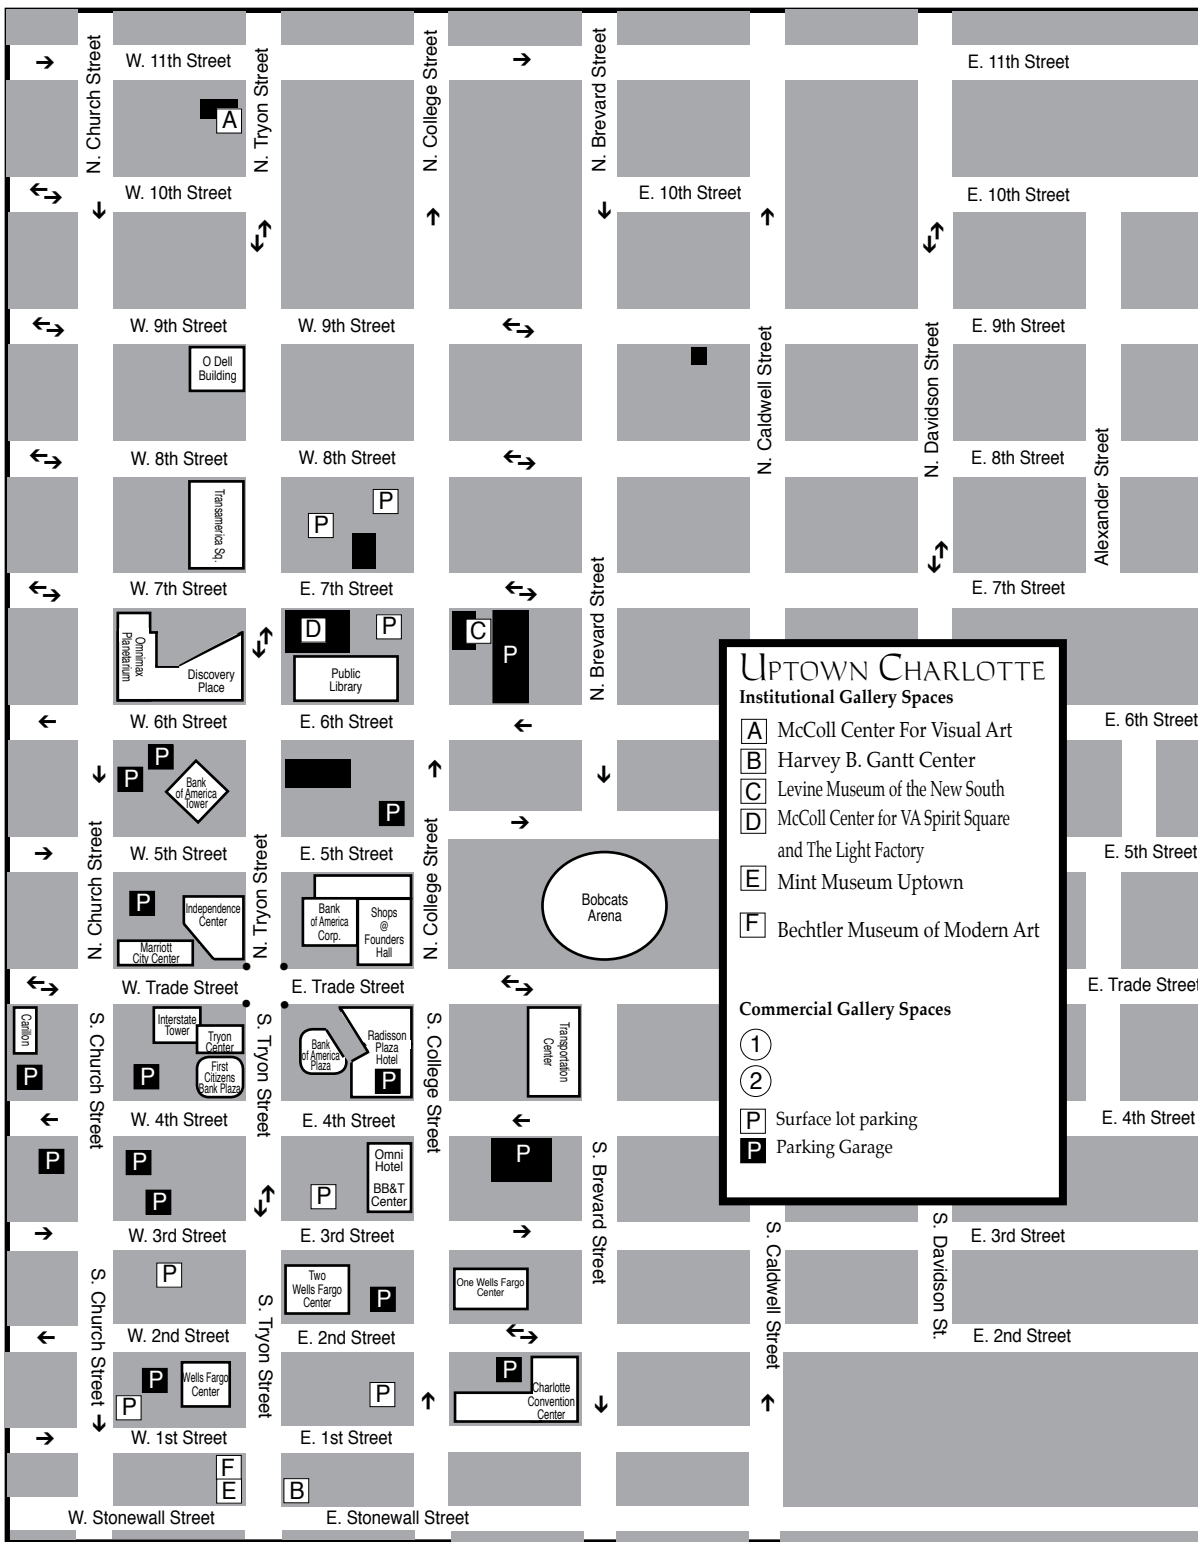

# Charlotte, NC Maps

## Uptown - South End & North

These maps are not to exact scale or exact distances. They were designed to give travelers help in finding the gallery spaces and museum spaces featured.