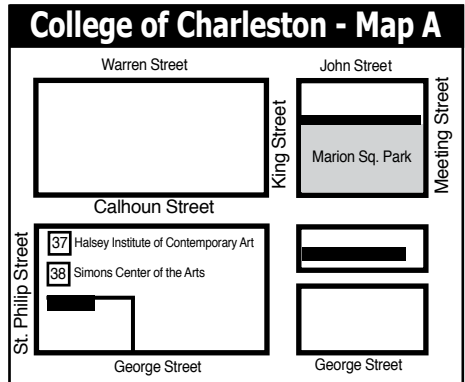

# Downtown Charleston, SC, Map & Gallery Guide

- ### Downtown Charleston Galleries
1. Rhett Thurman Studio
  2. The Sylvan Gallery
  3. Corrigan Gallery
  4. Anglin Smith Fine Art
  5. Nina Liu & Friends - Seasonally
  6. Charleston Crafts
  7. Spencer Art Galleries
  8. Helena Fox Fine Art

- ### Institutional Spaces
37. Halsey Institute of Contemporary Art
  38. Simons Center for the Arts
  39. Halsey-McCallum Studios
  40. Gibbes Museum of Art
  41. Art Institute of Charleston Gallery
  42. City Gallery at Waterfront Park
  43. New Perspectives Gallery