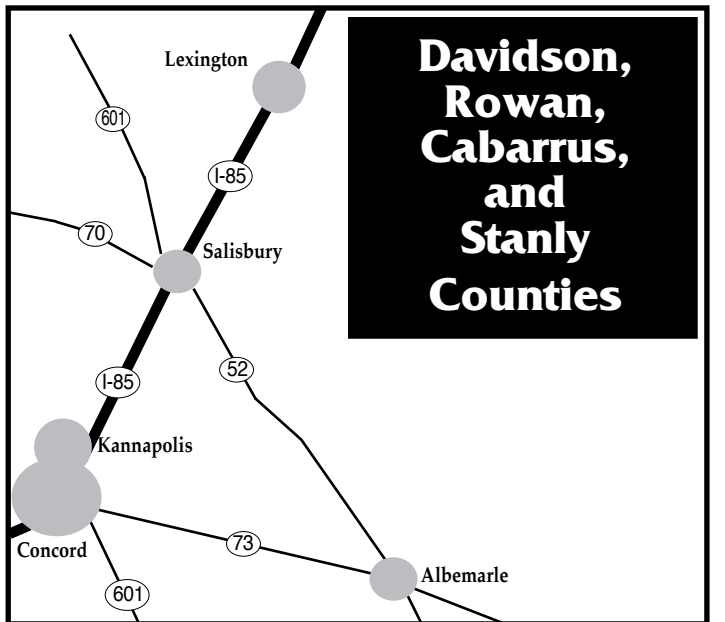

Charlotte, NC Maps

Uptown - South End & North

- UPTOWN CHARLOTTE**
- Institutional Gallery Spaces**
- A** McColl Center For Visual Art
 - B** Harvey B. Gantt Center
 - C** Levine Museum of the New South
 - D** McColl Center for VA Spirit Square and The Light Factory
 - E** Mint Museum Uptown
 - F** Bechtler Museum of Modern Art
- Commercial Gallery Spaces**
- 1**
 - 2**
- P** Surface lot parking
P Parking Garage

These maps are not to exact scale or exact distances. They were designed to give travelers help in finding the gallery spaces and museum spaces featured.

- CHARLOTTE METRO AREA**
- Institutional Gallery Spaces**
- A** Central Piedmont Community College
 - B** Mint Museum Randolph
 - C** Queens University
 - D** University of North Carolina - Charlotte
 - E** The Art Institute of Charlotte
- Commercial Gallery Spaces**
- 1** Shain Gallery
 - 2** Providence Gallery
 - 3**
 - 4**
 - 5**
 - 6**
- 2** Interstate Exit Number