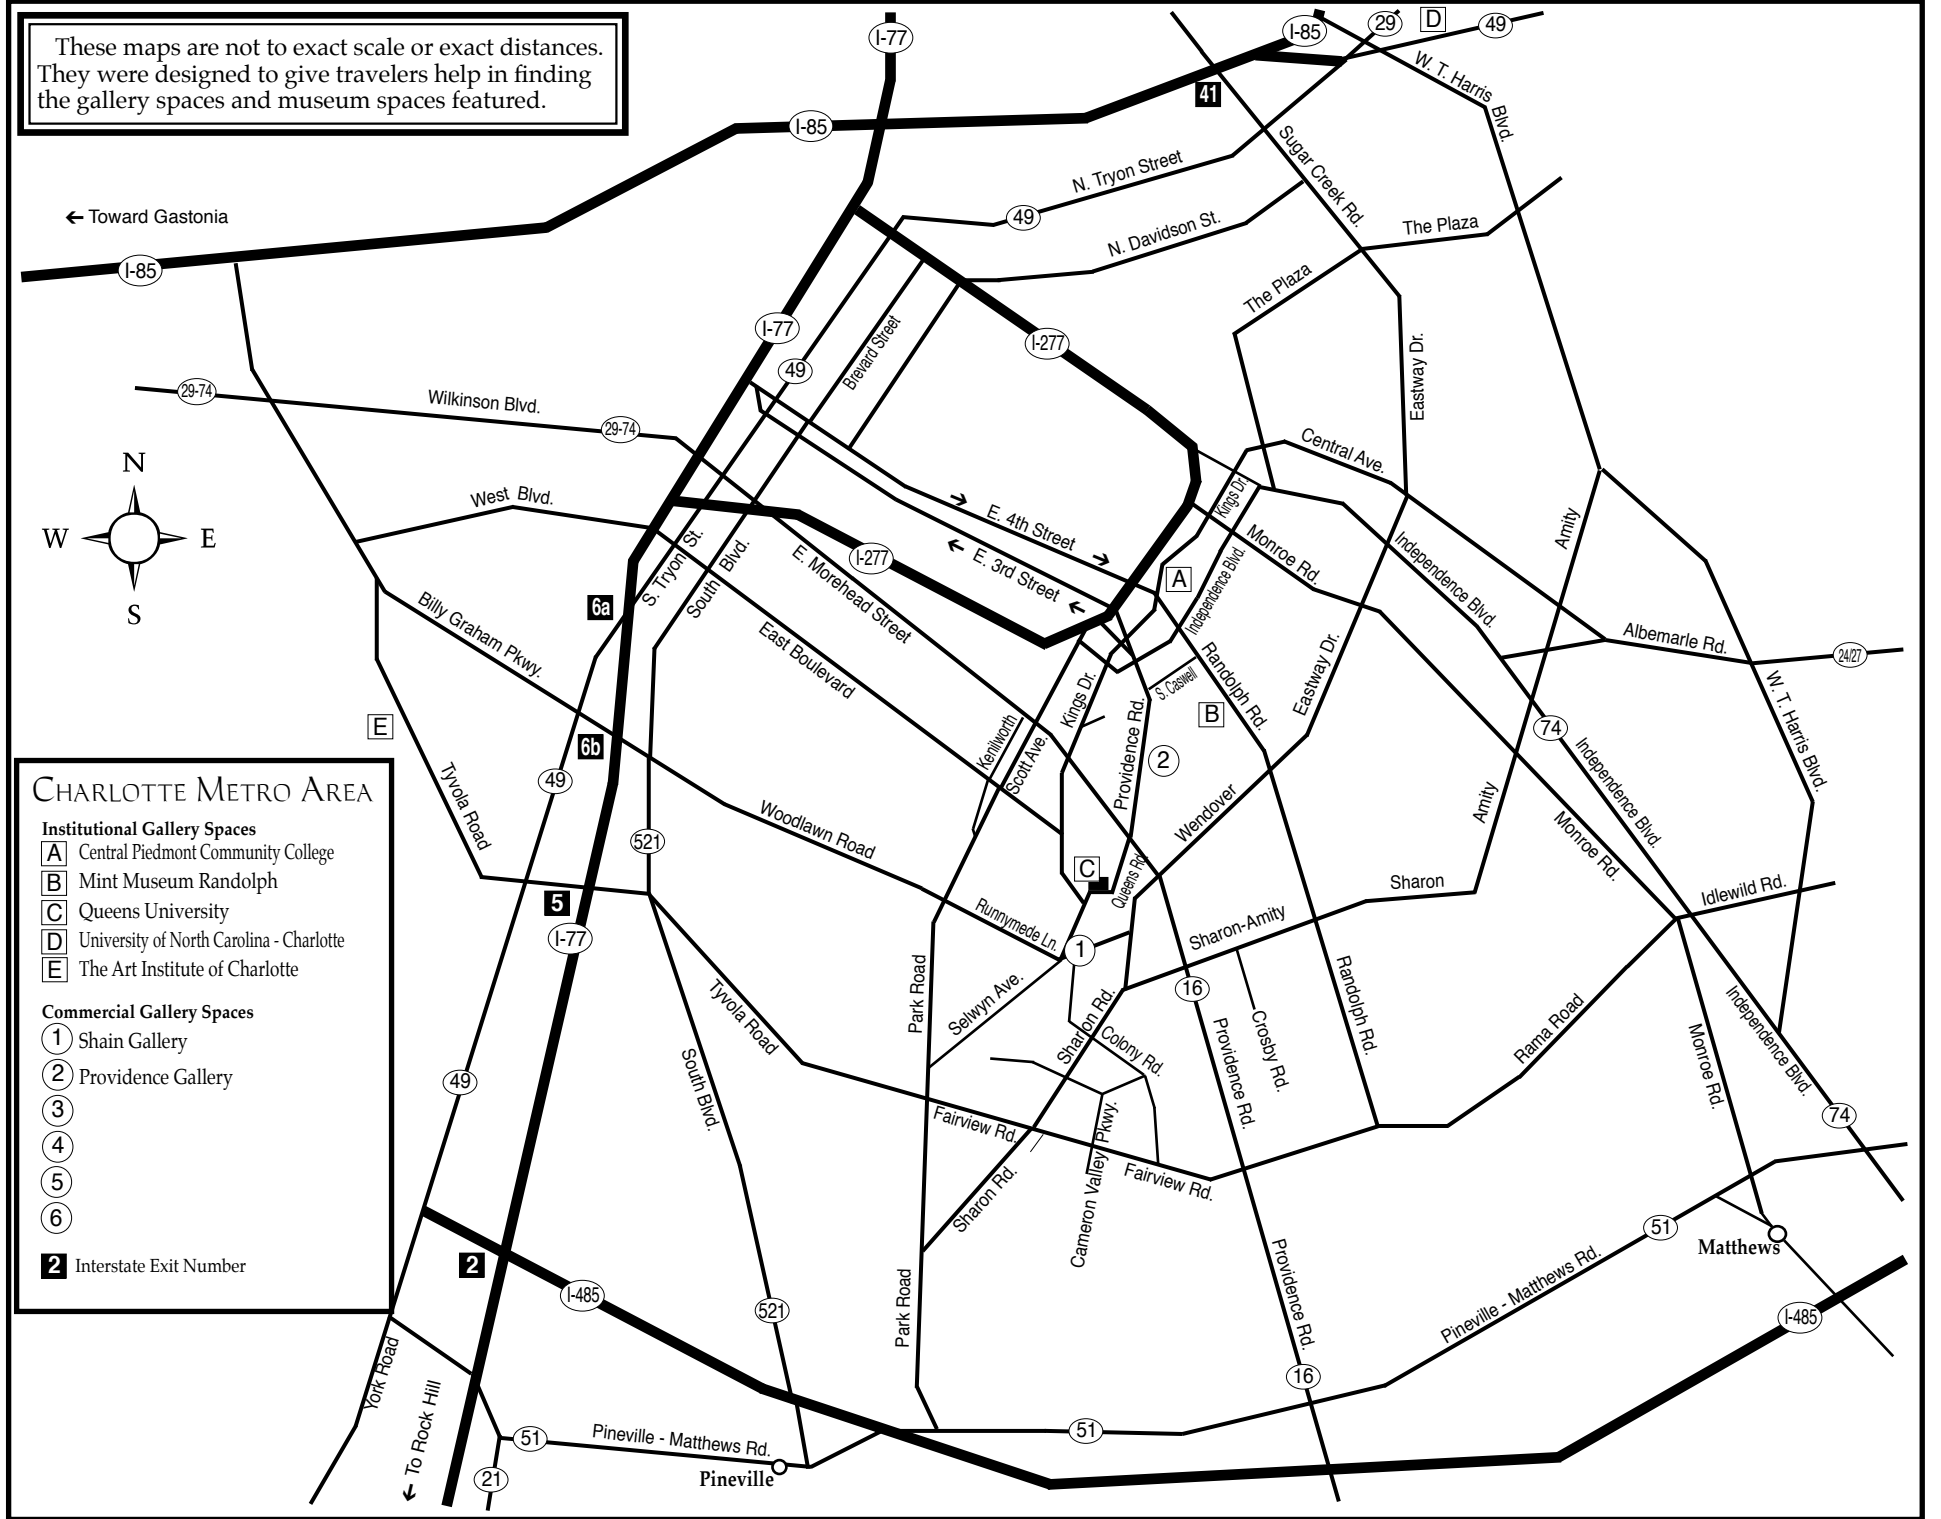

Charlotte, NC Maps

Uptown - South End & North

- UPTOWN CHARLOTTE**
- Institutional Gallery Spaces**
- A** McColl Center For Visual Art
 - B** Harvey B. Gantt Center
 - C** Levine Museum of the New South
 - D** McColl Center for VA Spirit Square and The Light Factory
 - E** Mint Museum Uptown
 - F** Bechtler Museum of Modern Art
- Commercial Gallery Spaces**
- 1**
 - 2**
- P** Surface lot parking
P Parking Garage

These maps are not to exact scale or exact distances. They were designed to give travelers help in finding the gallery spaces and museum spaces featured.

- CHARLOTTE METRO AREA**
- Institutional Gallery Spaces**
- A** Central Piedmont Community College
 - B** Mint Museum Randolph
 - C** Queens University
 - D** University of North Carolina - Charlotte
 - E** The Art Institute of Charlotte
- Commercial Gallery Spaces**
- 1** Shain Gallery
 - 2** Providence Gallery
 - 3**
 - 4**
 - 5**
 - 6**
- 2** Interstate Exit Number