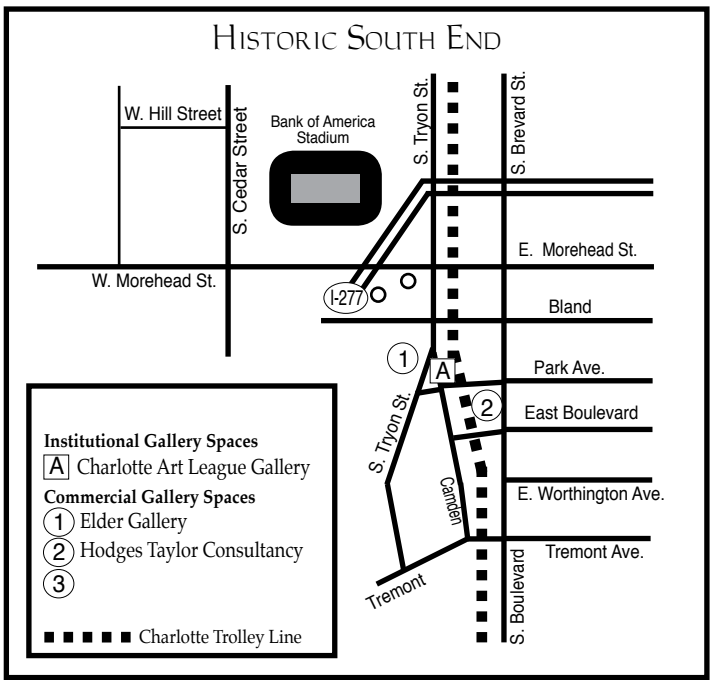

Charlotte, NC Maps

Uptown - South End & North

- UPTOWN CHARLOTTE**
- Institutional Gallery Spaces**
- A** McColl Center For Visual Art
 - B** Harvey B. Gantt Center
 - C** Levine Museum of the New South
 - D** McColl Center for VA Spirit Square and The Light Factory
 - E** Mint Museum Uptown
 - F** Bechtler Museum of Modern Art
- Commercial Gallery Spaces**
- 1**
 - 2**
- P** Surface lot parking
P Parking Garage

These maps are not to exact scale or exact distances. They were designed to give travelers help in finding the gallery spaces and museum spaces featured.

- CHARLOTTE METRO AREA**
- Institutional Gallery Spaces**
- A** Central Piedmont Community College
 - B** Mint Museum Randolph
 - C** Queens University
 - D** University of North Carolina - Charlotte
 - E** The Art Institute of Charlotte
- Commercial Gallery Spaces**
- 1** Shain Gallery
 - 2** Providence Gallery
 - 3**
 - 4**
 - 5**
 - 6**
- 2** Interstate Exit Number