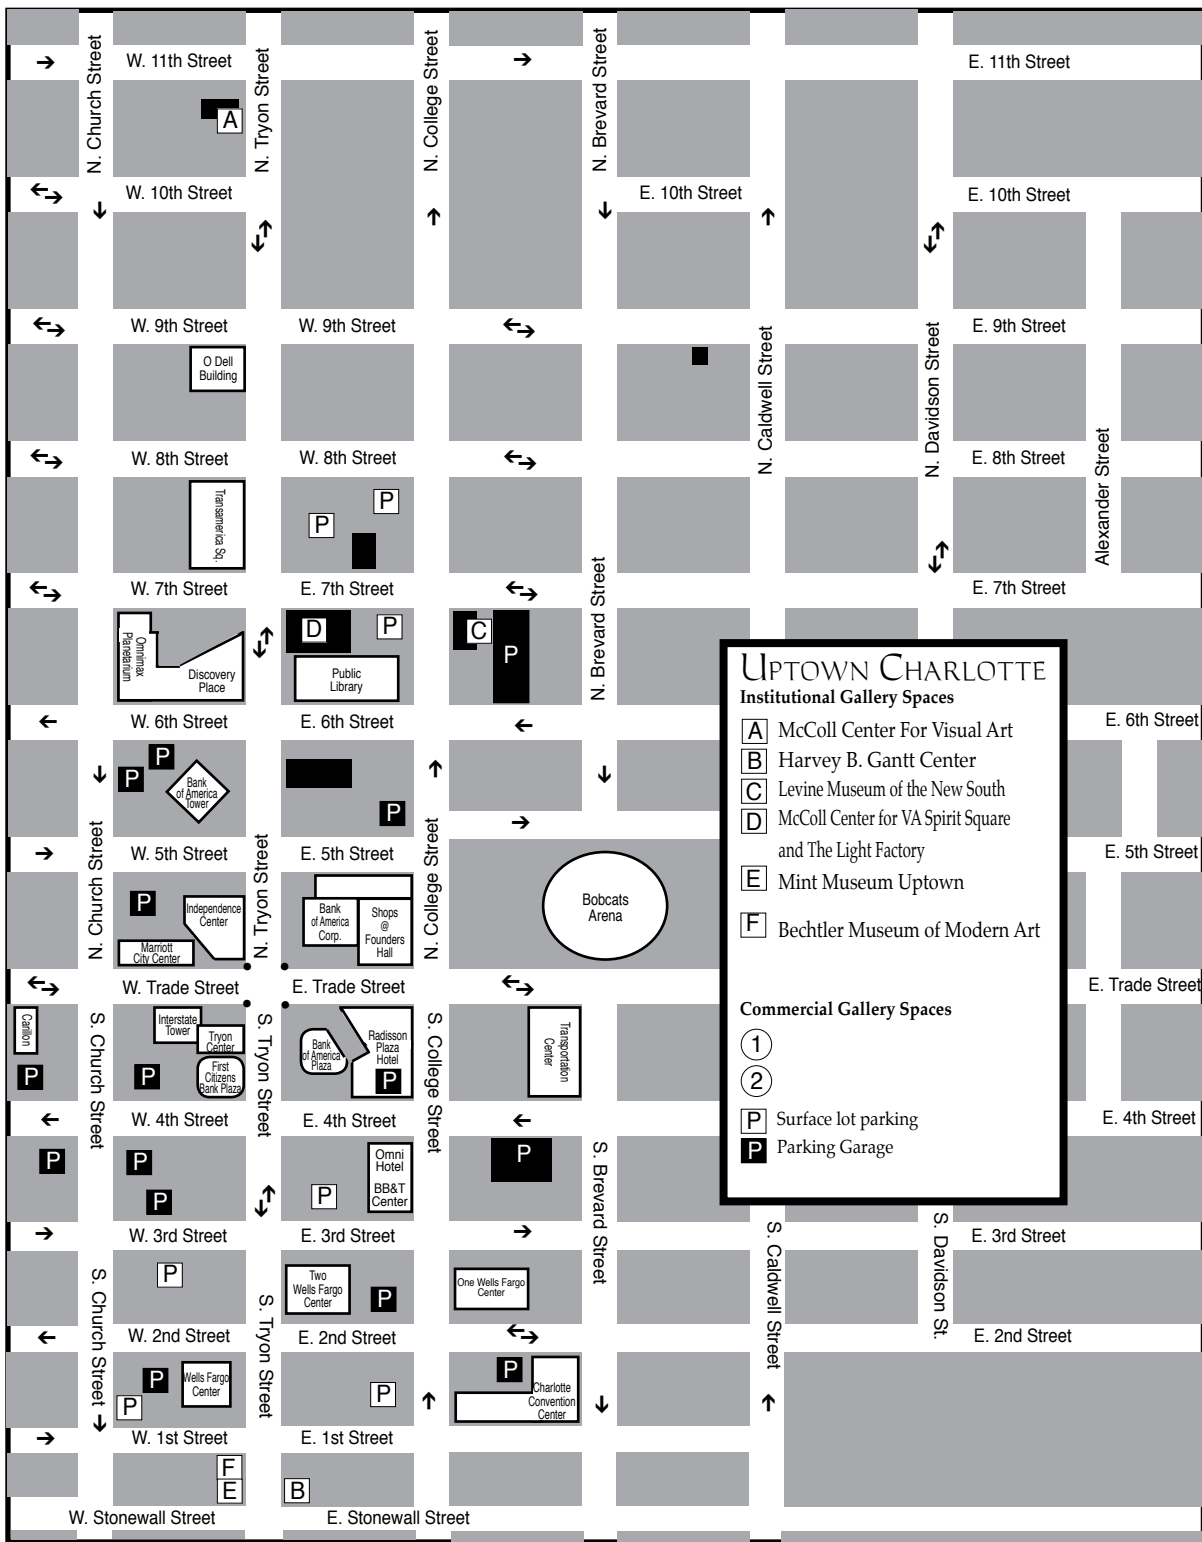

Charlotte, NC Maps

Uptown - South End & North

- UPTOWN CHARLOTTE**
- Institutional Gallery Spaces**
- A** McColl Center For Visual Art
 - B** Harvey B. Gantt Center
 - C** Levine Museum of the New South
 - D** McColl Center for VA Spirit Square and The Light Factory
 - E** Mint Museum Uptown
 - F** Bechtler Museum of Modern Art
- Commercial Gallery Spaces**
- 1**
 - 2**
- P** Surface lot parking
P Parking Garage

These maps are not to exact scale or exact distances. They were designed to give travelers help in finding the gallery spaces and museum spaces featured.

- CHARLOTTE METRO AREA**
- Institutional Gallery Spaces**
- A** Central Piedmont Community College
 - B** Mint Museum Randolph
 - C** Queens University
 - D** University of North Carolina - Charlotte
 - E** The Art Institute of Charlotte
- Commercial Gallery Spaces**
- 1** Shain Gallery
 - 2** Providence Gallery
 - 3**
 - 4**
 - 5**
 - 6**
- 2** Interstate Exit Number