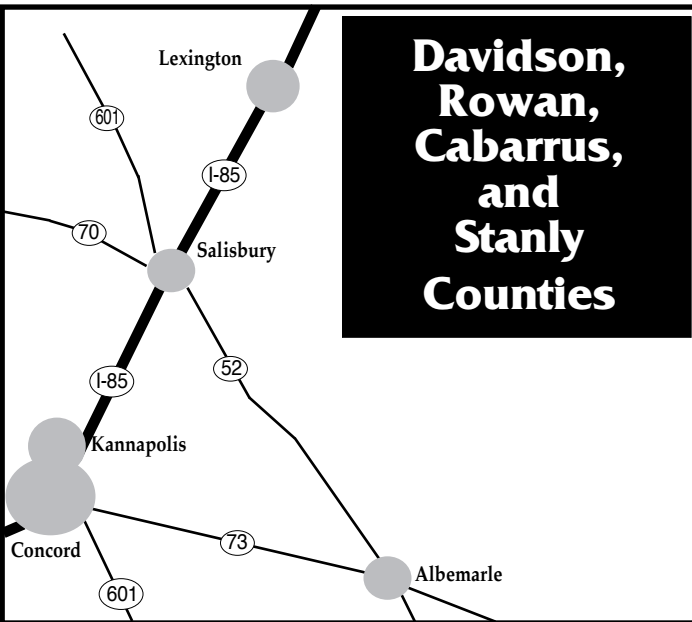

Charlotte, NC Maps

Uptown - South End & North

UPTOWN CHARLOTTE

Institutional Gallery Spaces

- **A** McColl Center For Visual Art
- **B** Harvey B. Gantt Center
- **C** Levine Museum of the New South
- **D** McColl Center for VA Spirit Square and The Light Factory
- **E** Mint Museum Uptown
- **F** Bechtler Museum of Modern Art

Commercial Gallery Spaces

- **1**
- **2**

P Surface lot parking
P Parking Garage

These maps are not to exact scale or exact distances. They were designed to give travelers help in finding the gallery spaces and museum spaces featured.