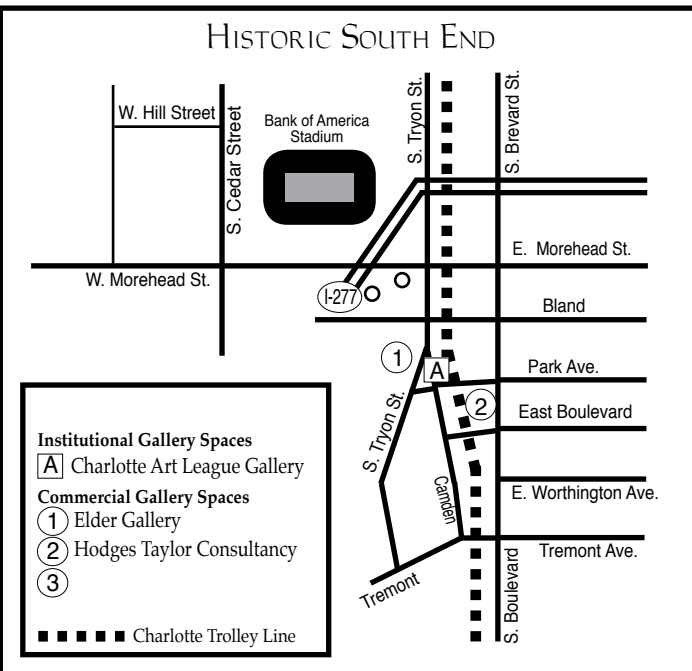

Charlotte, NC Maps

Uptown - South End & North

UPTOWN CHARLOTTE

Institutional Gallery Spaces

- **A** McColl Center For Visual Art
- **B** Harvey B. Gantt Center
- **C** Levine Museum of the New South
- **D** McColl Center for VA Spirit Square and The Light Factory
- **E** Mint Museum Uptown
- **F** Bechtler Museum of Modern Art

Commercial Gallery Spaces

- **1**
- **2**

P Surface lot parking
P Parking Garage

These maps are not to exact scale or exact distances. They were designed to give travelers help in finding the gallery spaces and museum spaces featured.