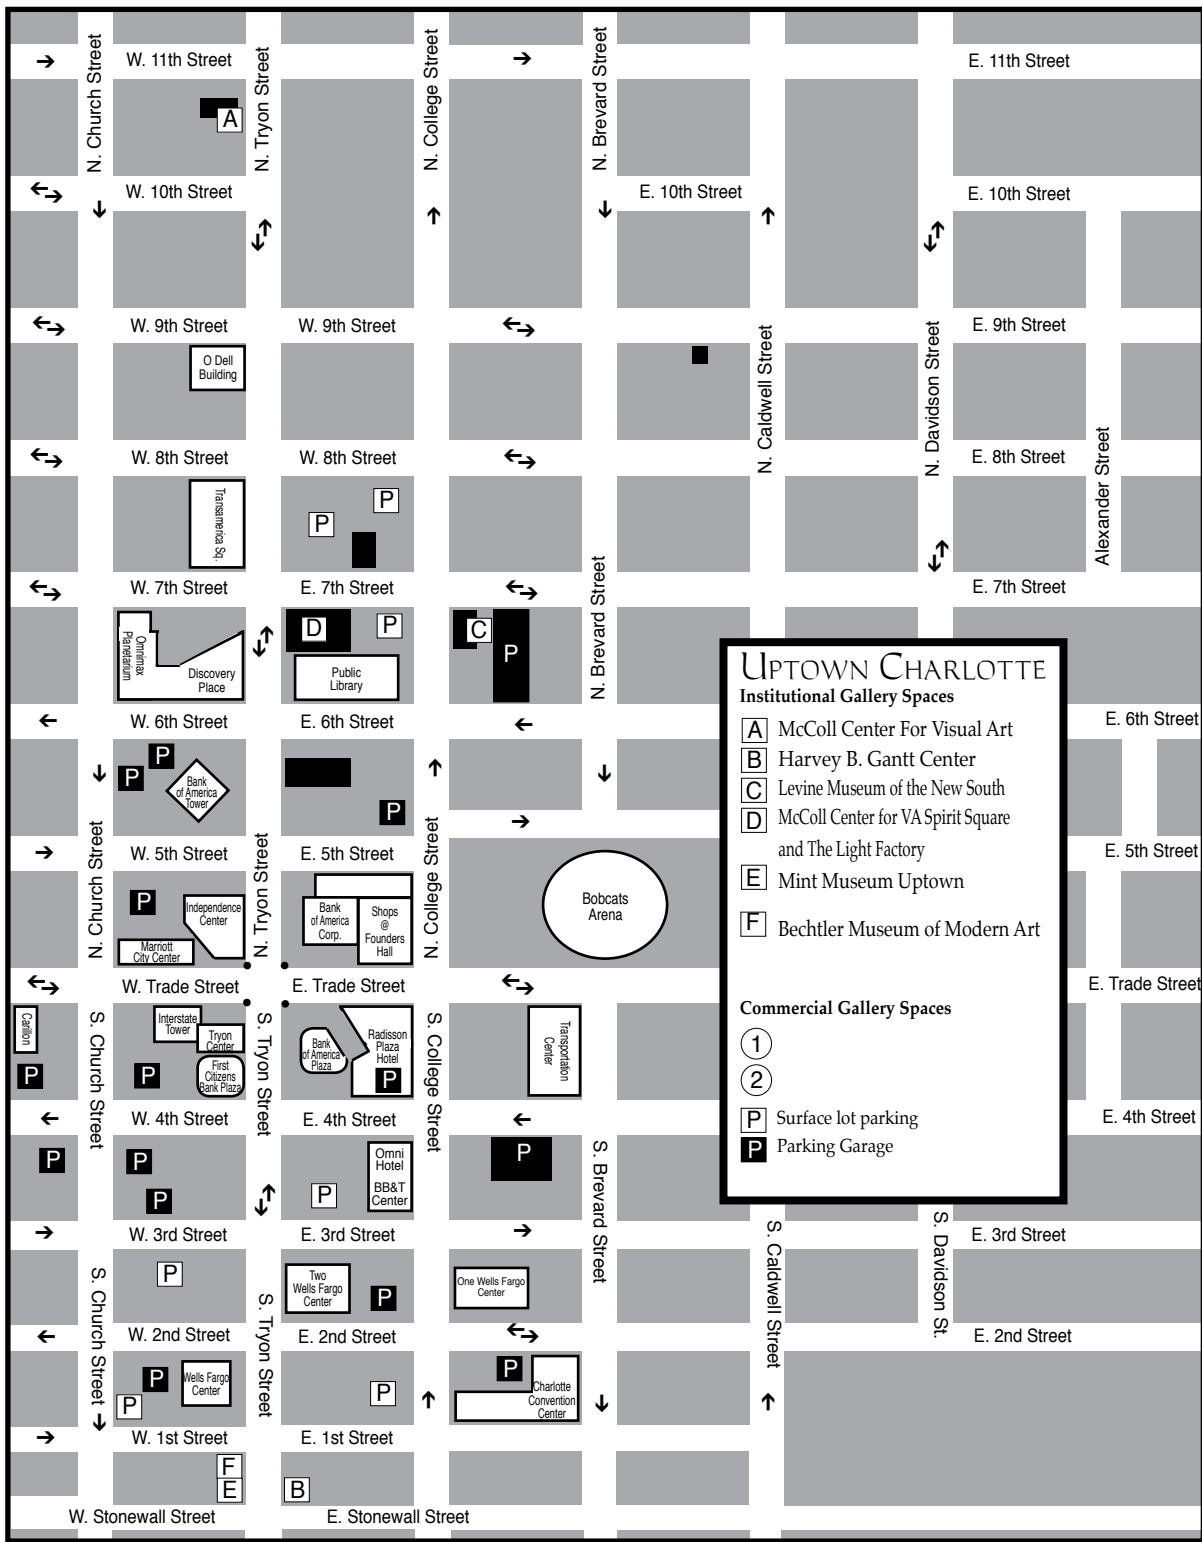

# Charlotte, NC Maps

## Uptown - South End & North

**UPTOWN CHARLOTTE**

**Institutional Gallery Spaces**

- A** McColl Center For Visual Art
- B** Harvey B. Gantt Center
- C** Levine Museum of the New South
- D** McColl Center for VA Spirit Square and The Light Factory
- E** Mint Museum Uptown
- F** Bechtler Museum of Modern Art

**Commercial Gallery Spaces**

- 1**
- 2**

**P** Surface lot parking  
**P** Parking Garage

These maps are not to exact scale or exact distances. They were designed to give travelers help in finding the gallery spaces and museum spaces featured.