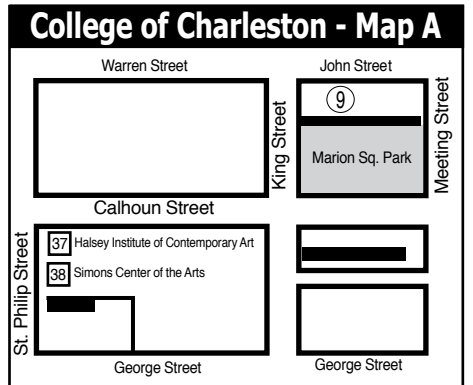

# Downtown Charleston, SC, Map & Gallery Guide

## Downtown Charleston Galleries

1. Rhett Thurman Studio
2. The Sylvan Gallery
3. Charleston Crafts
4. Corrigan Gallery
5. Anglin Smith Fine Art
6. Ella Walton Richardson Fine Art
7. Spencer Galleries
8. Helena Fox Fine Art
9. Surface Craft Gallery - Map A