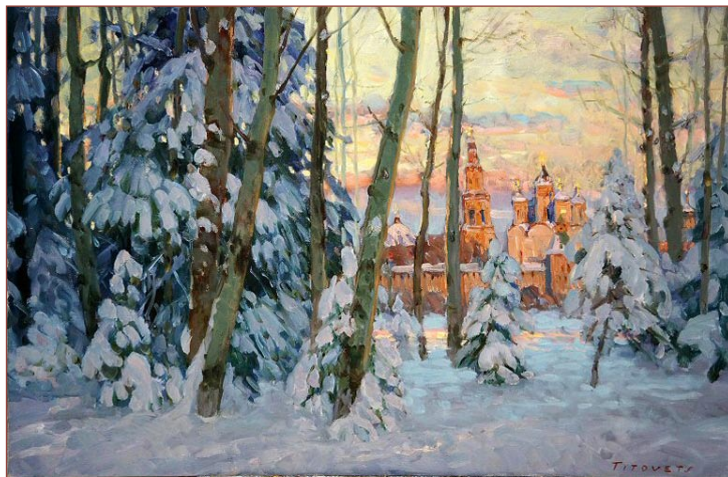

The Tea Service at Château de Bridoire
9" x 12" O/C Goodwin

Light Cast Through the Window
10" x 8" O/C Goodwin

The Scent of Woodsmoke, ChateauBridoire
20" x 30" O/C Goodwin

Art Outside the Frame 24" x 30" Acrylic & O/C L. Titovets

HOLIDAY EXHIBITION

"WET PAINT"

December 7th, 2018 ~ January 3rd, 2019

Lindsay Goodwin, Hope Reis
Lyuba & Aleksander Titovets

Melinda's Drawing Room 24" x 24" O/C Reis

Winter Russia 24" x 36" O/C A. Titovets