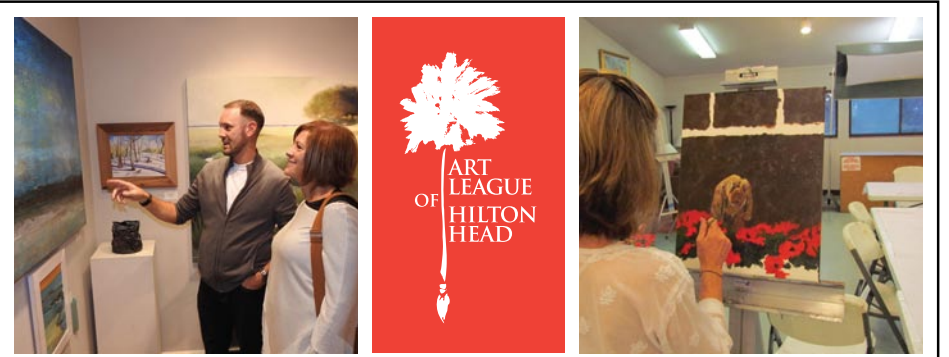

Love art. Learn art.

ART LEAGUE GALLERY   ART LEAGUE ACADEMY

Fine art, sculpture, jewelry, and more by 200+ local artists on display and for sale. All new work is shown every month with exhibitions and receptions open to all.

Taught by professional artists and educators, choose from workshops and classes in all media and skill levels. New classes are added weekly.

843.681.5060   843.842.5738

Monday - Saturday, 10 a.m. - 4 p.m. & Sunday, 12 - 4 p.m.
14 Shelter Cove Lane, Hilton Head Island, SC 29928

www.ArtLeagueHHI.org

A 501(c)(3) Nonprofit Arts Organization

Carolina Arts
www.carolinaarts.com