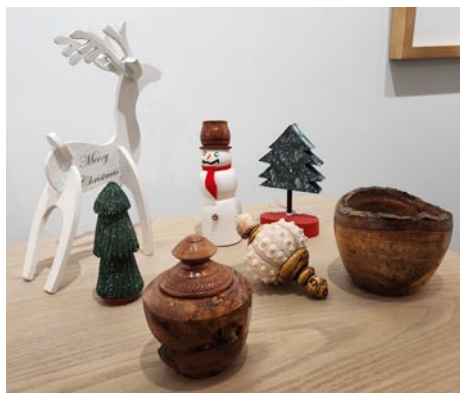

View of works from a previous Holiday Market

tion, SOBA is dedicated to enriching the community through the arts by offering regular art classes, exhibitions, scholarships, and outreach programs.

For further information check our SC Institutional Gallery listings, call 843/757-6586 or visit (www.sobagallery.com).