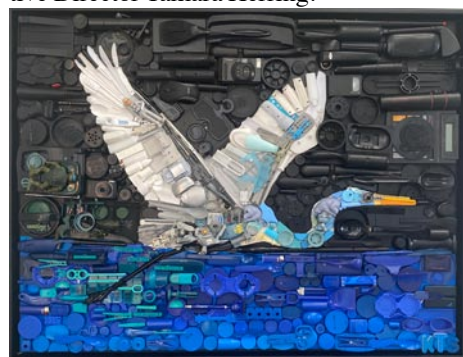

Morris Center for Lowcountry Heritage in Ridgeland, SC, Features Works by Kirkland Smith

The Morris Center for Lowcountry Heritage in Ridgeland, SC, will present *The (In) disposable Art of Kirkland Smith*, on view from Jan. 14 through July 15, 2023.

The art installation is a playful collection of assemblages. Drawing on her love of realism and portraiture, Smith creates 3-dimensional works that speak to environmental responsibility in a fresh, evocative way. For example, to portray the problem of overconsumption and its effects on society, she uses everyday disposable objects as her medium rather than the subject of her work.

The artist hopes to spark an awareness of consumer habits and attitudes, driving home the message that while what we throw away says much about who we are, what we choose to cherish and protect says more in the end. "As people are thinking about resolutions and positive changes, the new year is an ideal time for us to bring this meaningful exhibit to our community. Although it's fun and full of surprises, it will give visitors a lot to consider," says Morris Center Executive Director Tamara Herring.

Work by Kirkland Smith

Smith is a classical painter who began creating collage-style pieces of post-consumer waste almost by accident. She was searching for an innovative way to communicate the importance of reducing, reusing and recycling for her entry in an environ-