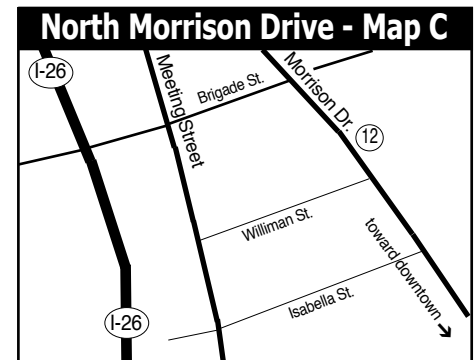

THE SYLVAN GALLERY
171 King St. • Charleston • SC • 29401

Featuring 20th & 21st Century traditional and representational paintings and sculpture.

843-722-2172
www.thesylvangallery.com

WELLS GALLERY

THE WELLS GALLERY HISTORIC CHARLESTON
125 MEETING ST. CHARLESTON, SC 29401 (843) 553-3233

THE WELLS GALLERY KIDWATER ISLAND
ONE SANCTUARY BEACH DR. KIDWATER ISLAND, SC 29455 (843) 576-1290

CORRIGAN GALLERY LLC

Charleston's contemporary art scene

paintings photographs
fine art prints
843 722 9868

Saul Alexander Foundation Gallery
Charleston County Public Library
Main floor of the Library
Featuring monthly exhibitions by local and regional artists
Open during regular Library hours.
843-805-6801
68 Calhoun Street, Charleston, SC

SMITH KILLIAN FINE ART
9 QUEEN STREET
CHARLESTON, SC
843-853-0708
WWW.SMITHKILLIAN.COM

Put Your Gallery Here

For just $10 a month you can advertise your gallery space here. Join these other Charleston, SC, galleries and visual art institutions. Call us at 843/825-3408 or check out other advertising options at www.carolinaarts.com.

The Pink House Gallery
Fine Art in a 1690's house
Alice Grimsley, Nancy Rushing, & Detta Zimmerman
Also Bruce W. Krucke, Alexandria H. Bennington
Exclusive for Ravenel Gaillard
17 Chalmers Street • Charleston, SC
Mon - Sat 10-5 • 843/723-3608
<http://pinkhousegallery.tripod.com/>

City Gallery at Waterfront Park
Prioleau Street in front of the Pineapple Fountain at Waterfront Park
Open Tue.-Fri., 11am-5pm & Sat.-Sun., noon-5pm during exhibitions
Operated by
City of Charleston Office of Cultural Affairs
843/958-6459
<http://citygalleryatwaterfrontpark.com>

SPENCER Art Galleries
Contemporary Fine Art
OVER 35 ARTISTS
Masters, Mid-career, & Emerging
Mon-Sat 10am-5pm
55 Broad Street & 57 Broad Street
843/722-6854 843/723-4482
Charleston, SC 29401
www.spencerartgallery.com

DH Dog & Horse
Fine Art & Portraiture
102 Church Street • Charleston, SC
843-577-5500
www.dogandhorsefineart.com

10 conetenstudios
A studio and gallery of local potters and sculptors.
Offering wheel throwing and clay sculpture classes.
Cone 10 Studios, located in the heart of NoMo
1080B Morrison Drive • Charleston, SC
843-853-3345 - with plenty of free parking
Hours: Monday-Saturday, 11am-5pm; Sunday 1-5pm
www.cone10studios.com • info@cone10studios.com

McCallum - Halsey Studios
Works by
Corrie McCallum & William Halsey
paintings • graphics • sculpture
for the discerning collector
by appointment - 843.723.5977
www.halseyfoundation.org