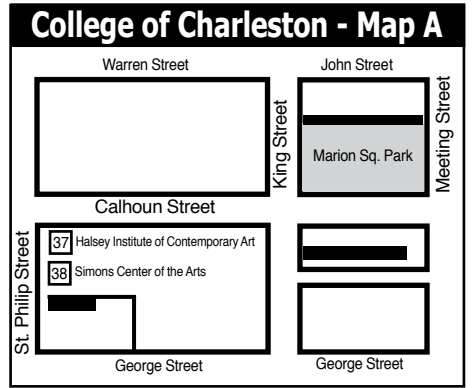

Downtown Charleston, SC, Map & Gallery Guide

Downtown Charleston Galleries

1. Rhett Thurman Studio
 2. Corrigan Gallery
 3. Anglin Smith Fine Art
- And the Wells Gallery on Kiawah Island and the Halsey - McCallum Studio by appt. only

Institutional Spaces

37. Halsey Institute of Contemporary Art
38. Simons Center for the Arts
39. Gibbes Museum of Art
40. Art Institute of Charleston Gallery
41. City Gallery at Joseph P. Riley, Jr. Waterfront Park