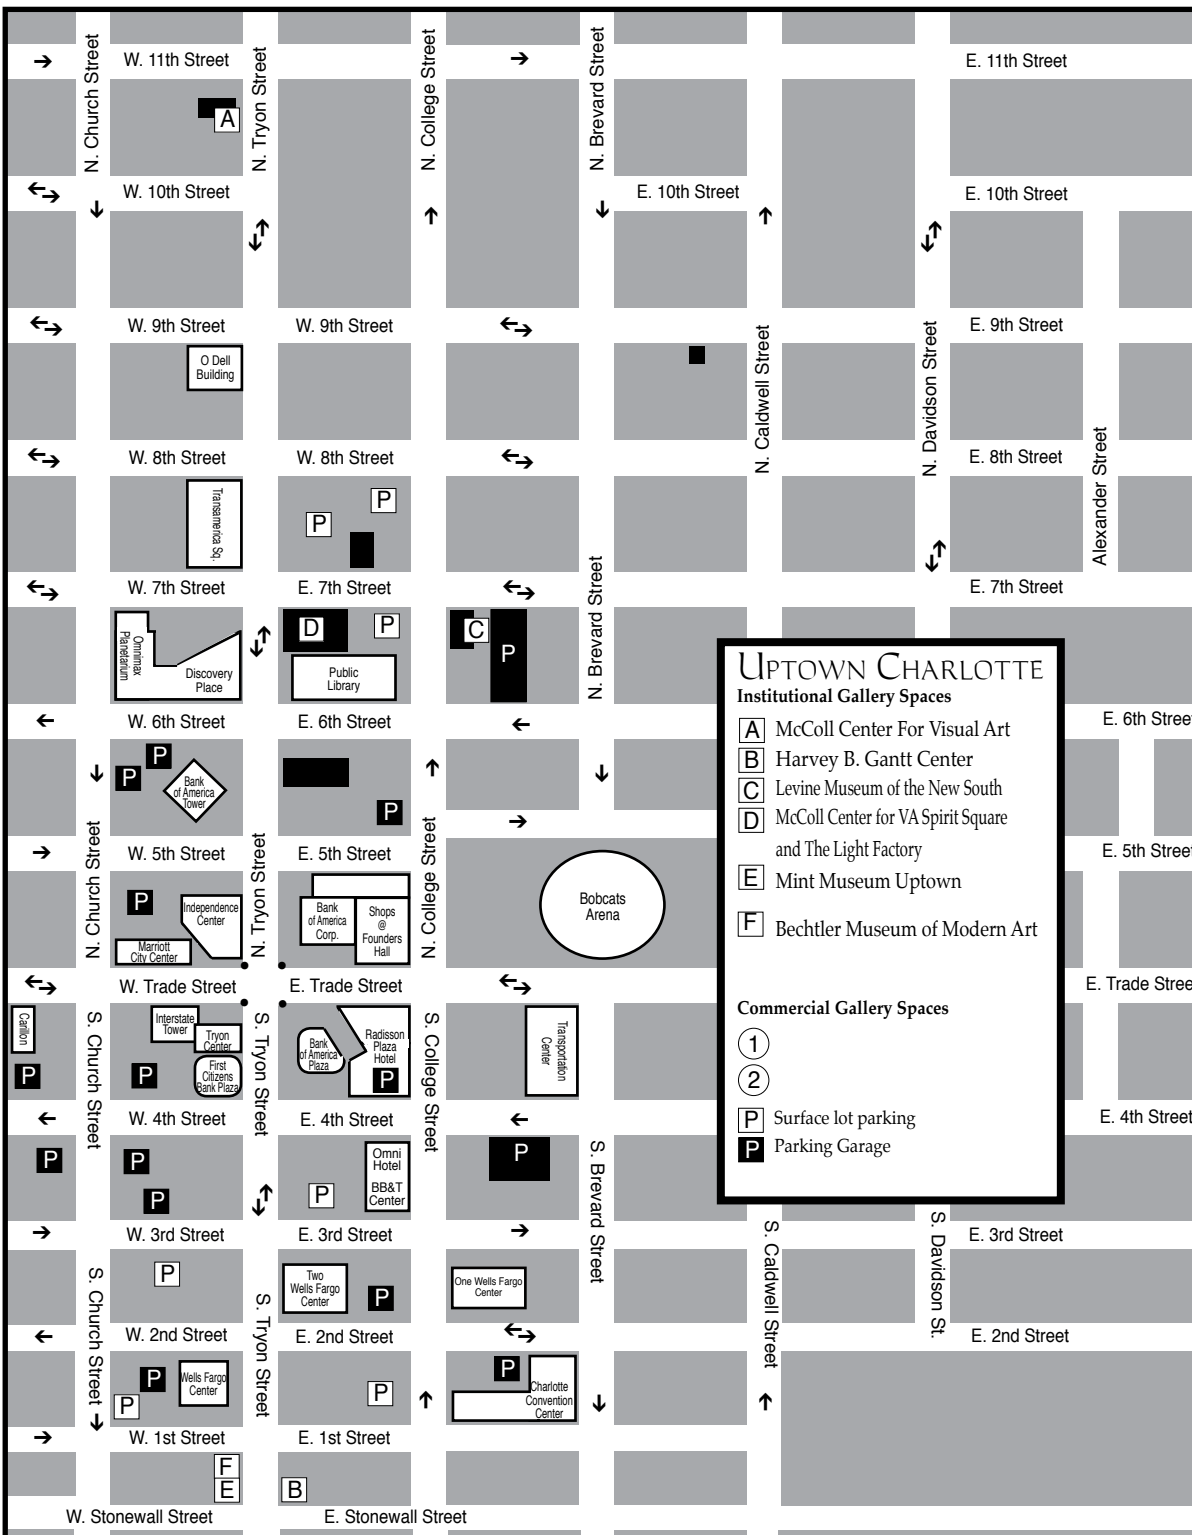

Charlotte, NC Maps

Uptown - South End & North

UPTOWN CHARLOTTE

Institutional Gallery Spaces

- A** McColl Center For Visual Art
- B** Harvey B. Gantt Center
- C** Levine Museum of the New South
- D** McColl Center for VA Spirit Square and The Light Factory
- E** Mint Museum Uptown
- F** Bechtler Museum of Modern Art

Commercial Gallery Spaces

- 1**
- 2**

P Surface lot parking
P Parking Garage

These maps are not to exact scale or exact distances. They were designed to give travelers help in finding the gallery spaces and museum spaces featured.