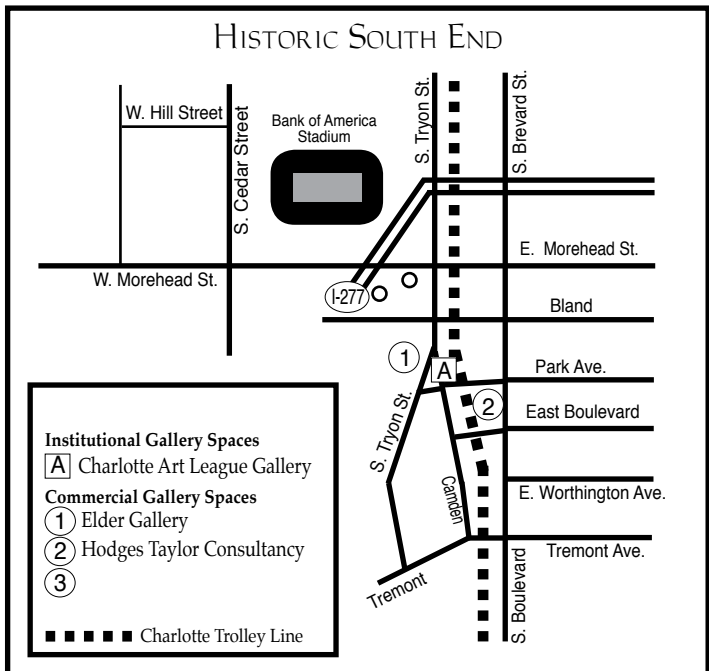

Charlotte, NC Maps

Uptown - South End & North

UPTOWN CHARLOTTE

Institutional Gallery Spaces

- **A** McColl Center For Visual Art
- **B** Harvey B. Gantt Center
- **C** Levine Museum of the New South
- **D** McColl Center for VA Spirit Square and The Light Factory
- **E** Mint Museum Uptown
- **F** Bechtler Museum of Modern Art

Commercial Gallery Spaces

- **1**
- **2**

P Surface lot parking
P Parking Garage

These maps are not to exact scale or exact distances. They were designed to give travelers help in finding the gallery spaces and museum spaces featured.