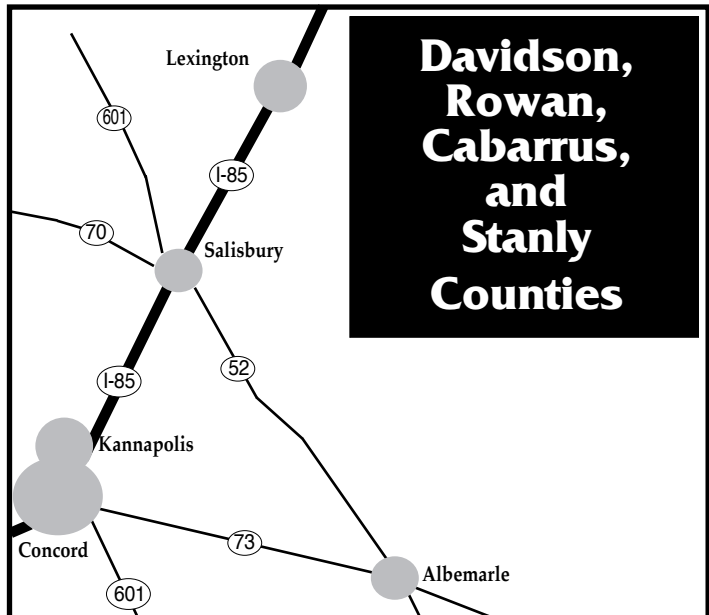

Charlotte, NC Maps

Uptown - South End & North

UPTOWN CHARLOTTE

Institutional Gallery Spaces

- **A** McColl Center For Visual Art
- **B** Harvey B. Gantt Center
- **C** Levine Museum of the New South
- **D** McColl Center for VA Spirit Square and The Light Factory
- **E** Mint Museum Uptown
- **F** Bechtler Museum of Modern Art

Commercial Gallery Spaces

- **1**
- **2**

P Surface lot parking
P Parking Garage

These maps are not to exact scale or exact distances. They were designed to give travelers help in finding the gallery spaces and museum spaces featured.