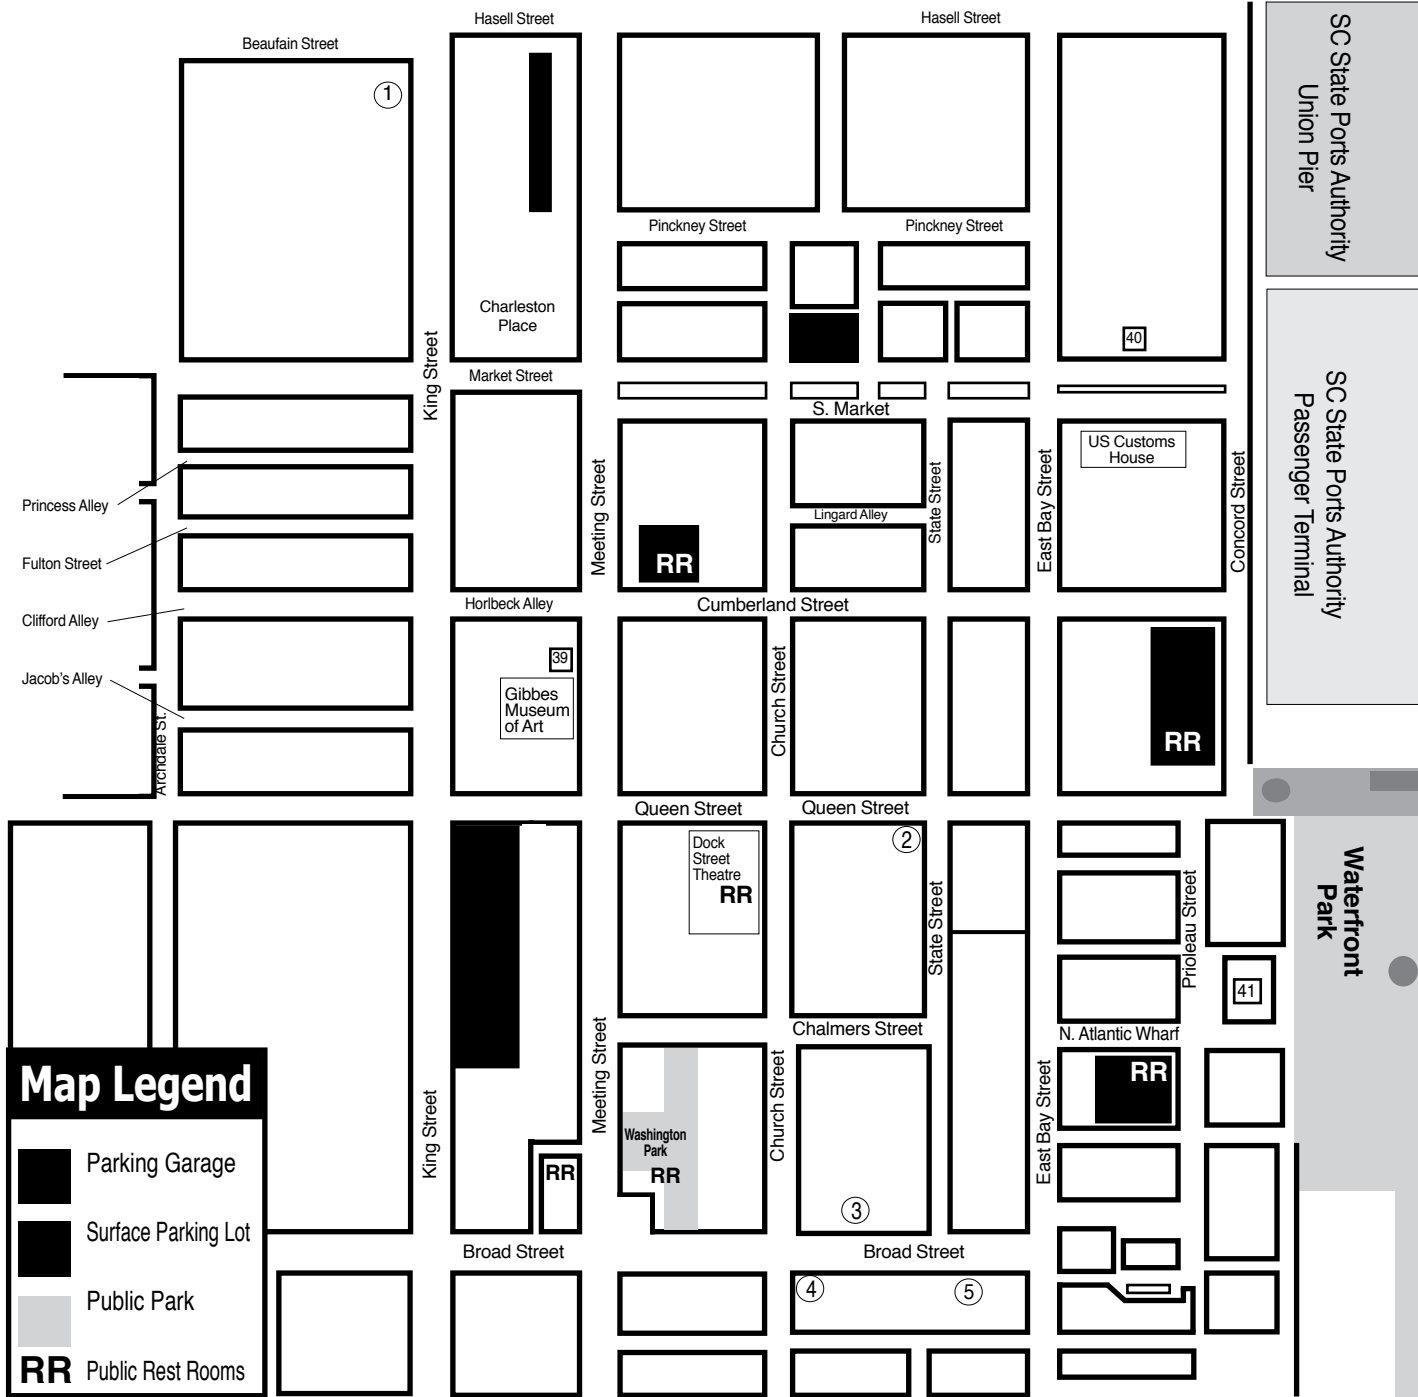

Downtown Charleston, SC, Map & Gallery Guide

Downtown Charleston Galleries

1. Rhett Thurman Studio
2. Anglin Smith Fine Art
3. Ella Walton Richardson Fine Art
4. Helena Fox Fine Art
5. Corrigan Gallery

Institutional Spaces

37. Halsey Institute of Contemporary Art
38. Simons Center for the Arts
39. Gibbes Museum of Art
40. Art Institute of Charleston Gallery
41. City Gallery at Joseph P. Riley, Jr. Waterfront Park

MORE DEMOCRATIC WOMEN ELECTED TO OFFICE AT ALL LEVELS OF GOVERNMENT