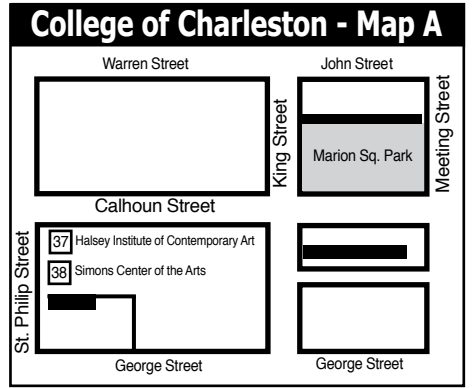

Downtown Charleston, SC, Map & Gallery Guide

Downtown Charleston Galleries

1. Rhett Thurman Studio
2. Anglin Smith Fine Art
3. Ella Walton Richardson Fine Art
4. Helena Fox Fine Art
5. Corrigan Gallery

Institutional Spaces

37. Halsey Institute of Contemporary Art
38. Simons Center for the Arts
39. Gibbes Museum of Art
40. Art Institute of Charleston Gallery
41. City Gallery at Joseph P. Riley, Jr. Waterfront Park

MORE DEMOCRATIC WOMEN ELECTED TO OFFICE AT ALL LEVELS OF GOVERNMENT