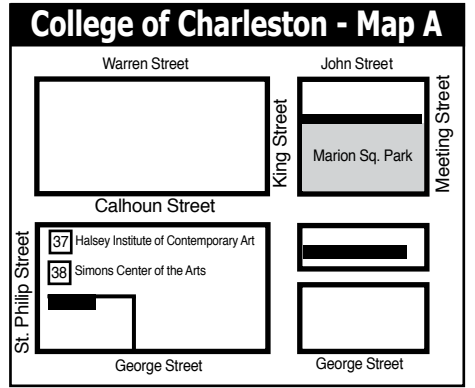

# Downtown Charleston, SC, Map & Gallery Guide

## Downtown Charleston Galleries

1. Rhett Thurman Studio
2. Anglin Smith Fine Art
3. Helena Fox Fine Art
4. Corrigan Gallery