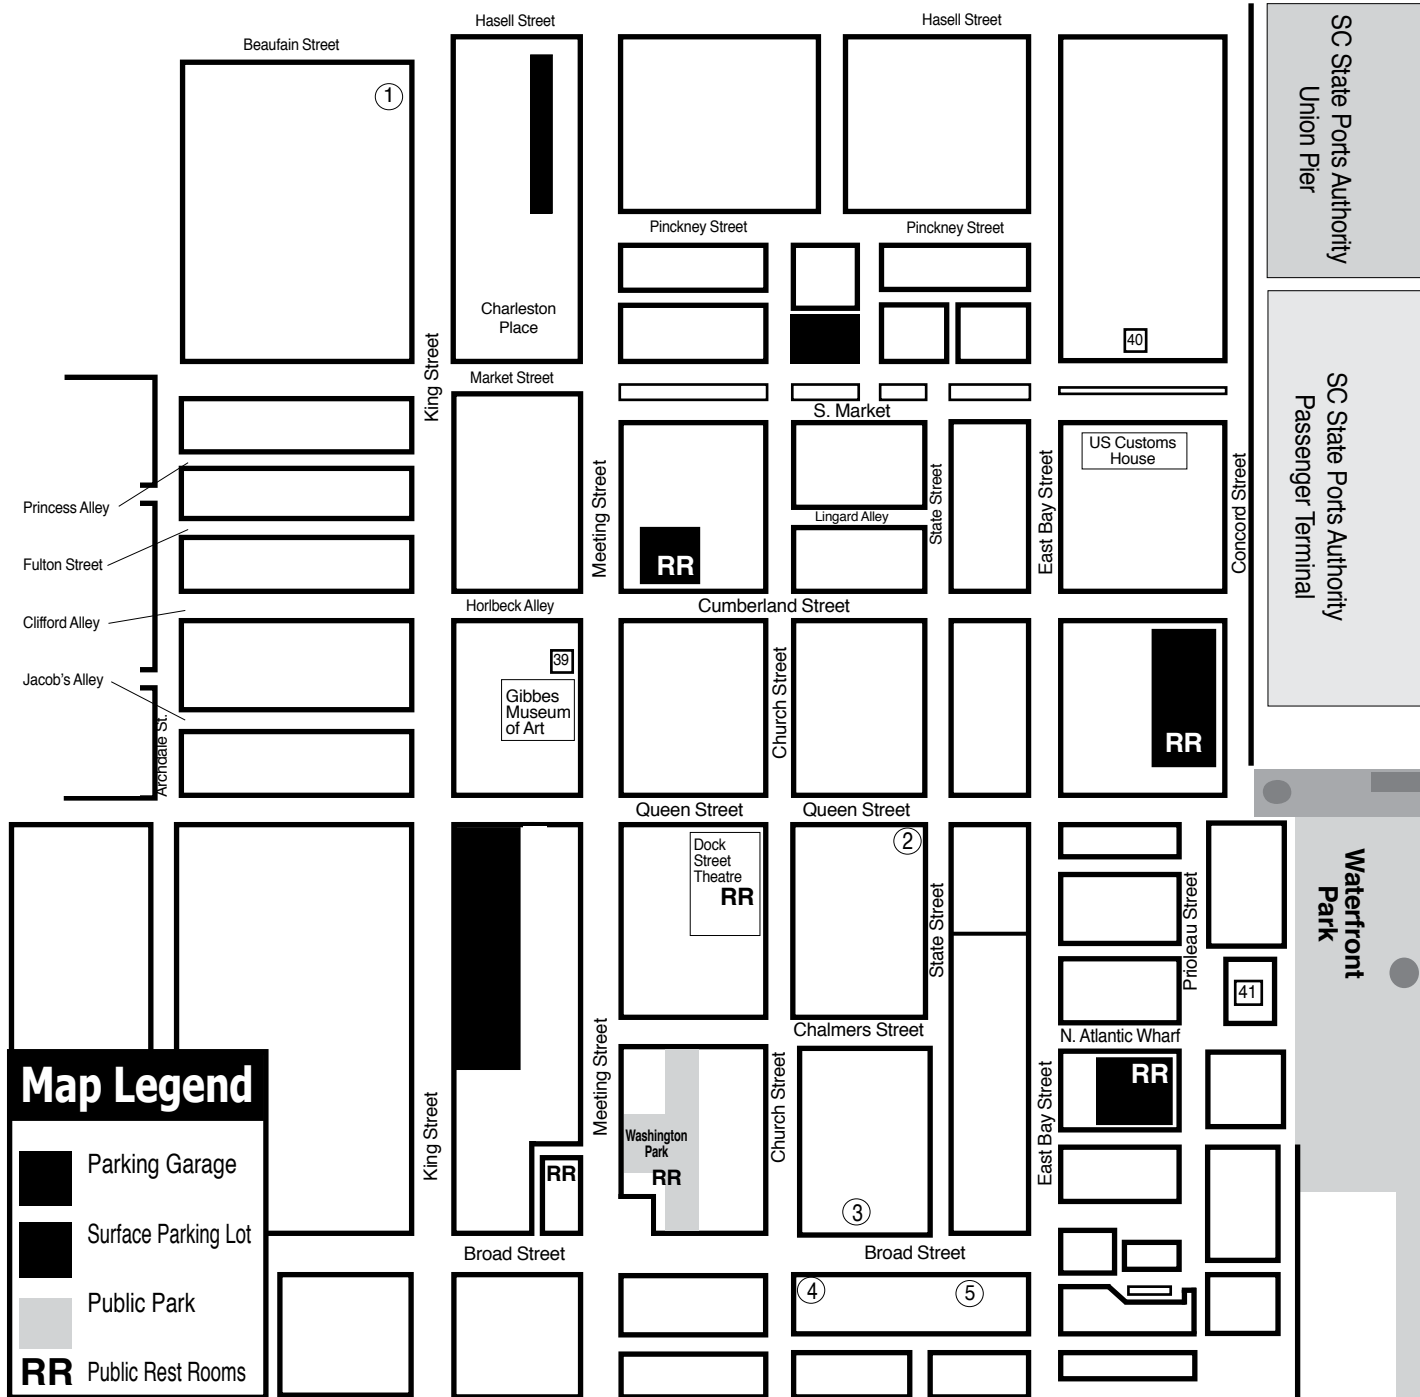

Downtown Charleston, SC, Map & Gallery Guide

Downtown Charleston Galleries

1. Rhett Thurman Studio
2. Anglin Smith Fine Art
3. Ella Walton Richardson Fine Art
4. Helena Fox Fine Art
5. Corrigan Gallery

Institutional Spaces

37. Halsey Institute of Contemporary Art
38. Simons Center for the Arts
39. Gibbes Museum of Art
40. Art Institute of Charleston Gallery
41. City Gallery at Joseph P. Riley, Jr. Waterfront Park

**MORE
DEMOCRATIC
WOMEN ELECTED
TO OFFICE AT
ALL LEVELS OF
GOVERNMENT**