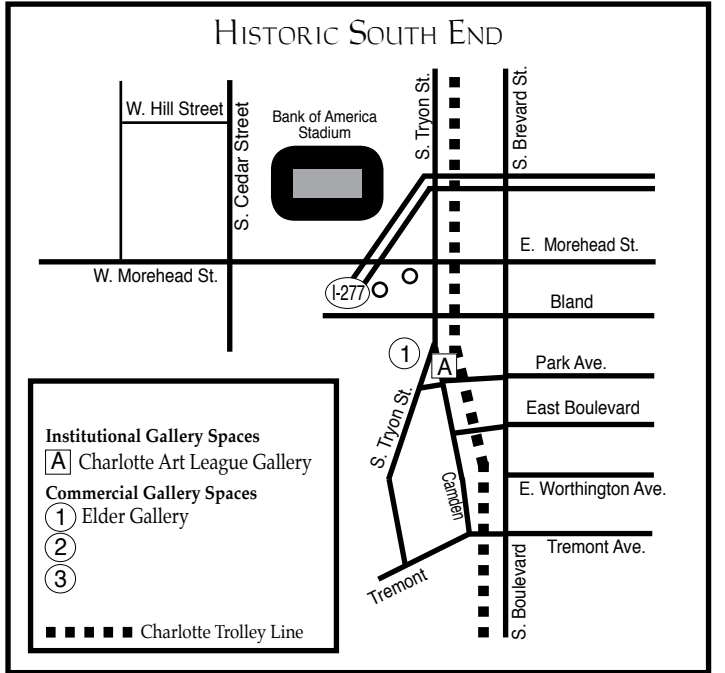

Charlotte, NC Maps

Uptown - South End & North

These maps are not to exact scale or exact distances. They were designed to give travelers help in finding the gallery spaces and museum spaces featured.

- CHARLOTTE METRO AREA**
- Institutional Gallery Spaces**
- A Central Piedmont Community College
 - B Mint Museum Randolph
 - C Queens University
 - D University of North Carolina - Charlotte
 - E The Art Institute of Charlotte
- Commercial Gallery Spaces**
- 1 Providence Gallery
 - 2
 - 3
 - 4
 - 5
 - 6
- 2 Interstate Exit Number**