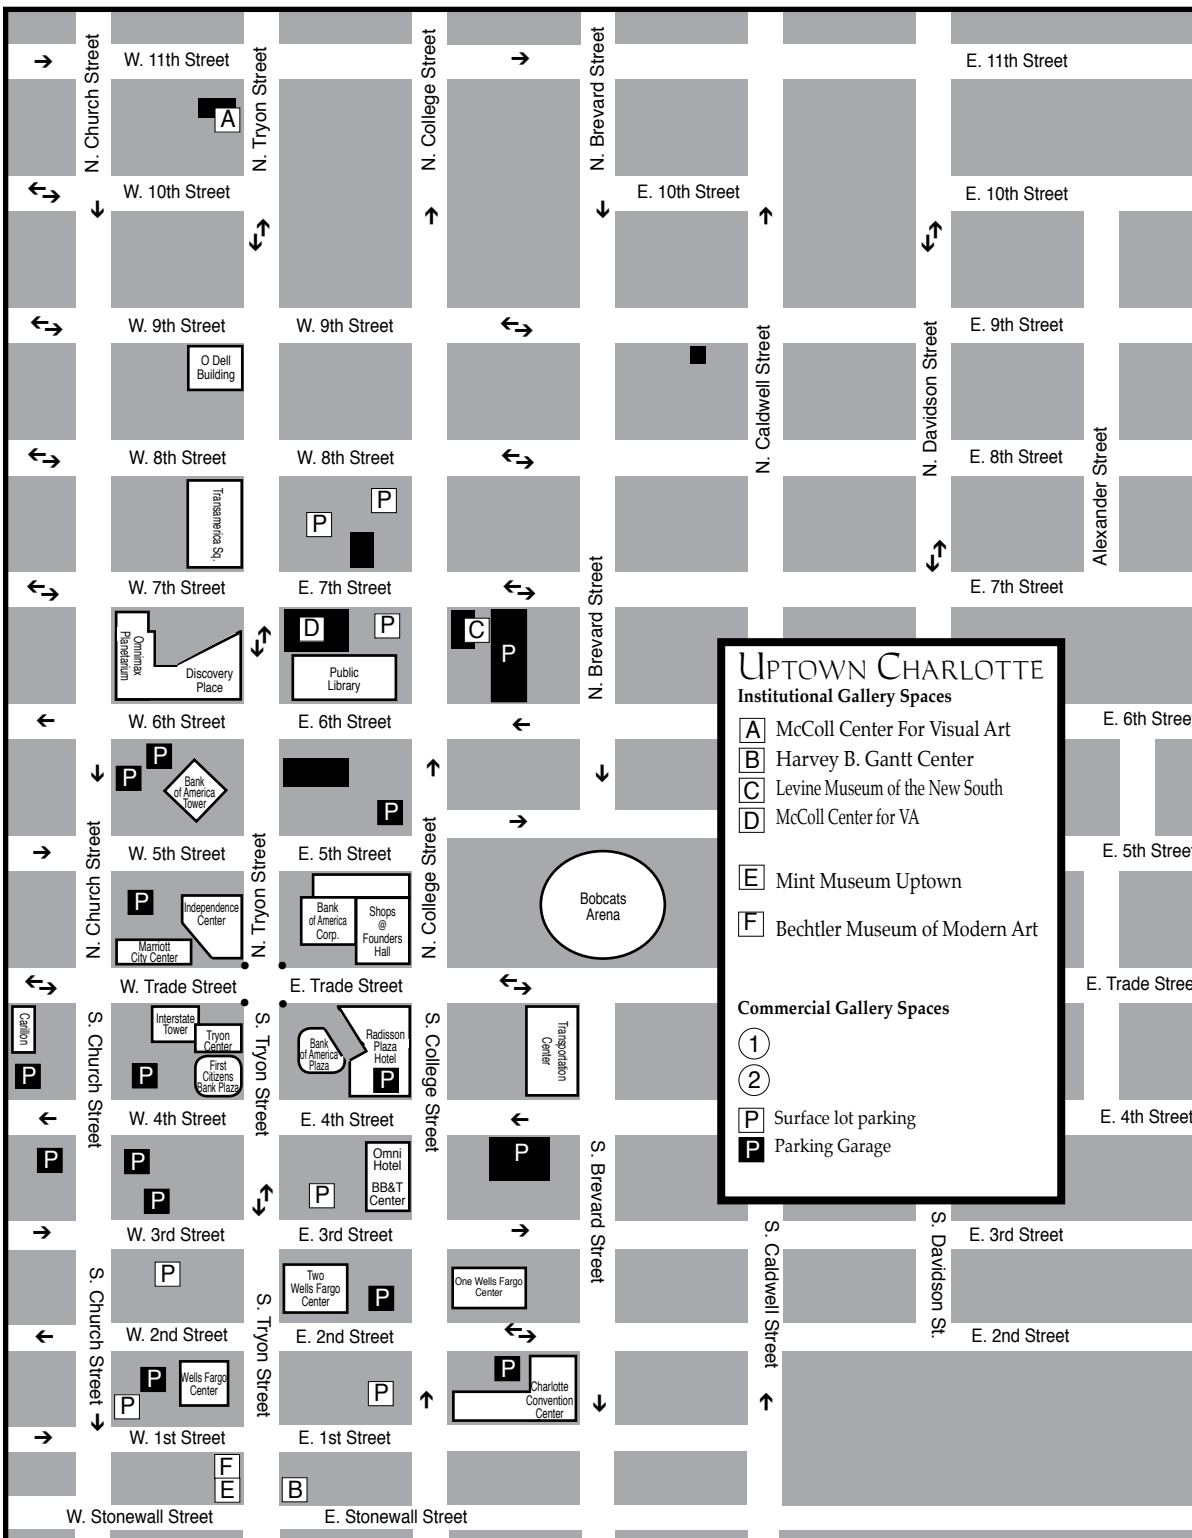

Charlotte, NC Maps

Uptown - South End & North

These maps are not to exact scale or exact distances. They were designed to give travelers help in finding the gallery spaces and museum spaces featured.

- CHARLOTTE METRO AREA**
- Institutional Gallery Spaces**
- A Central Piedmont Community College
 - B Mint Museum Randolph
 - C Queens University
 - D University of North Carolina - Charlotte
 - E The Art Institute of Charlotte
- Commercial Gallery Spaces**
- 1 Providence Gallery
 - 2
 - 3
 - 4
 - 5
 - 6
- 2 Interstate Exit Number**