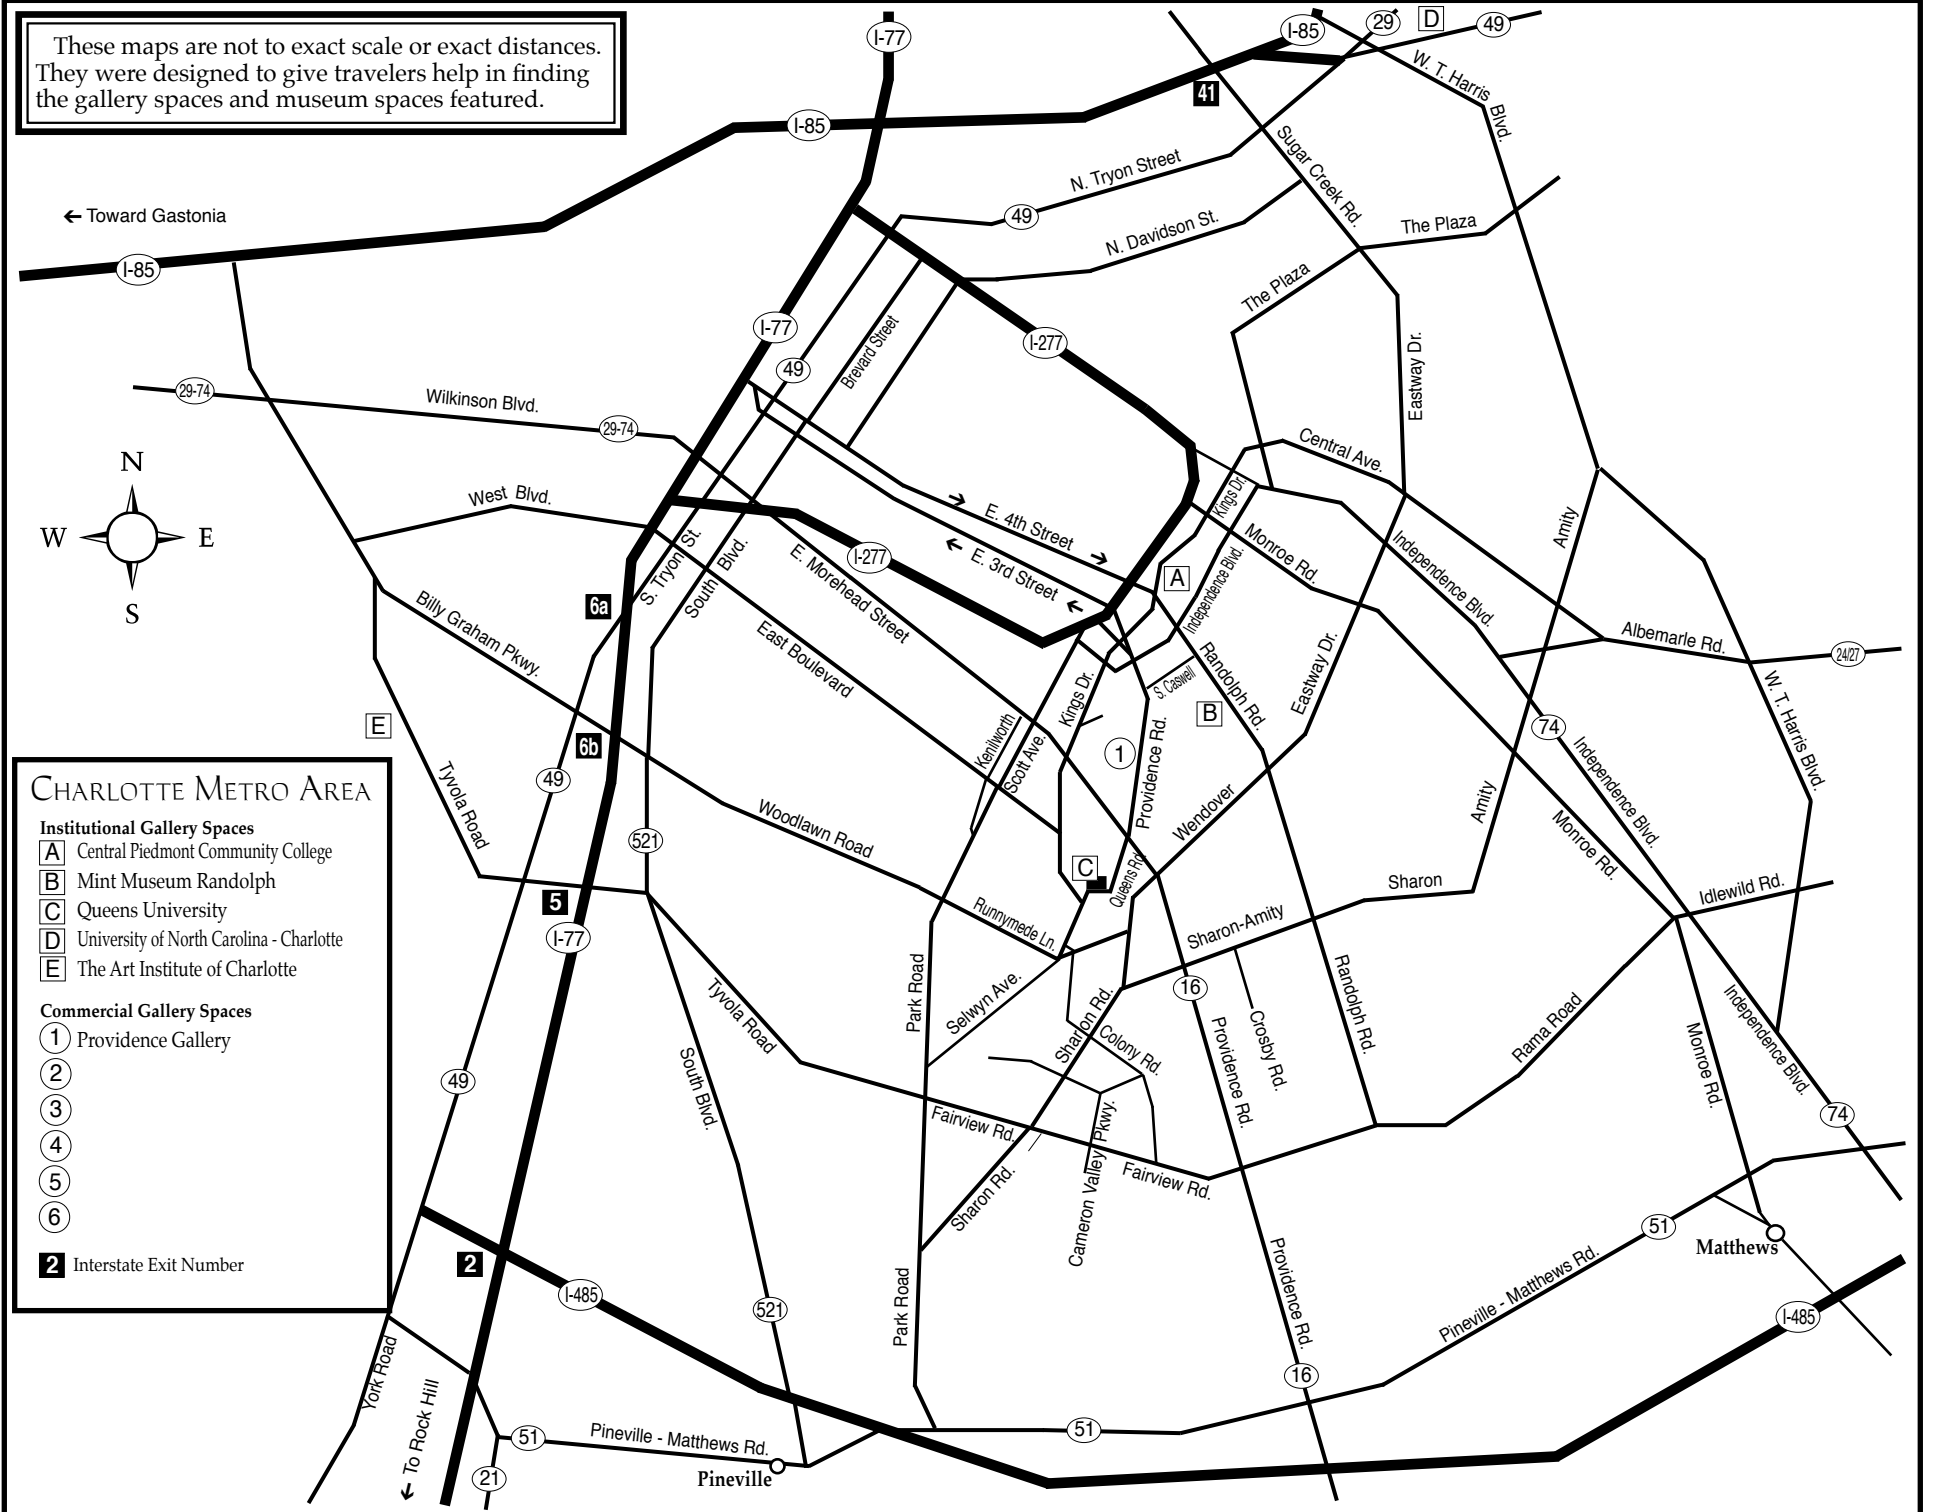

Charlotte, NC Maps

Uptown - South End & North

These maps are not to exact scale or exact distances. They were designed to give travelers help in finding the gallery spaces and museum spaces featured.

- CHARLOTTE METRO AREA**
- Institutional Gallery Spaces**
- A Central Piedmont Community College
 - B Mint Museum Randolph
 - C Queens University
 - D University of North Carolina - Charlotte
 - E The Art Institute of Charlotte
- Commercial Gallery Spaces**
- 1 Providence Gallery
 - 2
 - 3
 - 4
 - 5
 - 6
- 2 Interstate Exit Number**