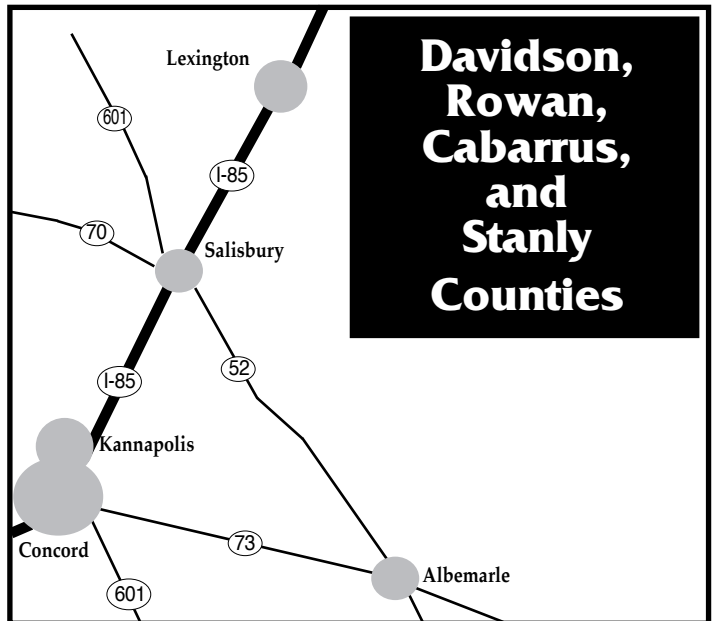

Charlotte, NC Maps

Uptown - South End & North

These maps are not to exact scale or exact distances. They were designed to give travelers help in finding the gallery spaces and museum spaces featured.

- CHARLOTTE METRO AREA**
- Institutional Gallery Spaces**
- A Central Piedmont Community College
 - B Mint Museum Randolph
 - C Queens University
 - D University of North Carolina - Charlotte
 - E The Art Institute of Charlotte
- Commercial Gallery Spaces**
- 1 Providence Gallery
 - 2
 - 3
 - 4
 - 5
 - 6
- 2 Interstate Exit Number**