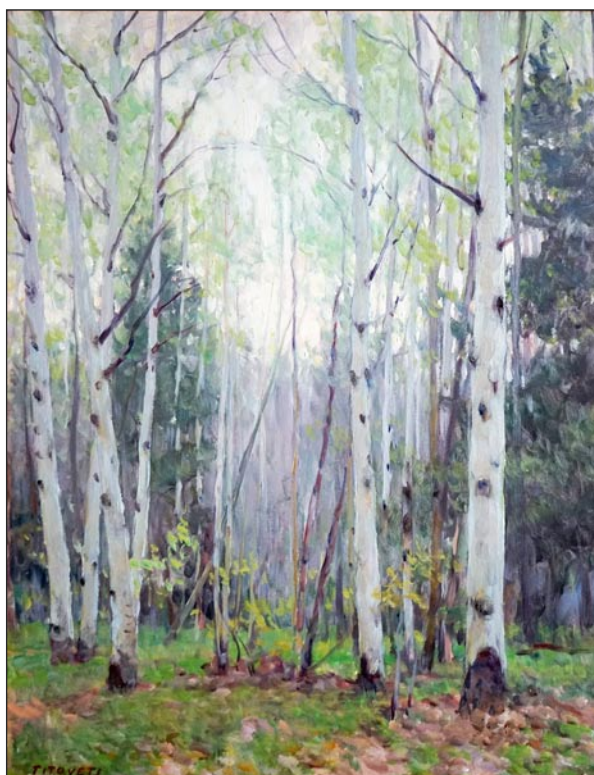

Aleksander Titovets, *Sliding Through Silence*
O/C 30" x 40"

Aleksander Titovets, *Transcendent*
O/P 24" x 36"

Aleksander Titovets, *Sorbet Sky*
O/C 20" x 24"

Aleksander Titovets, *Everchanging Light*
O/P 30" x 24"