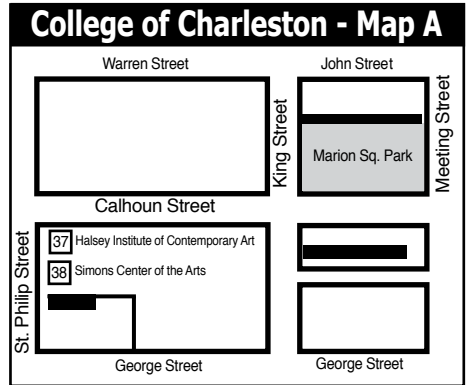

Downtown Charleston, SC, Map & Gallery Guide

Downtown Charleston Galleries

1. Rhett Thurman Studio
2. Anglin Smith Fine Art
3. Ella Walton Richardson Fine Art
4. Helena Fox Fine Art
5. Corrigan Gallery

Institutional Spaces

37. Halsey Institute of Contemporary Art
38. Simons Center for the Arts
39. Gibbes Museum of Art
40. Art Institute of Charleston Gallery
41. City Gallery at Joseph P. Riley, Jr. Waterfront Park

MORE DEMOCRATIC WOMEN ELECTED TO OFFICE AT ALL LEVELS OF GOVERNMENT