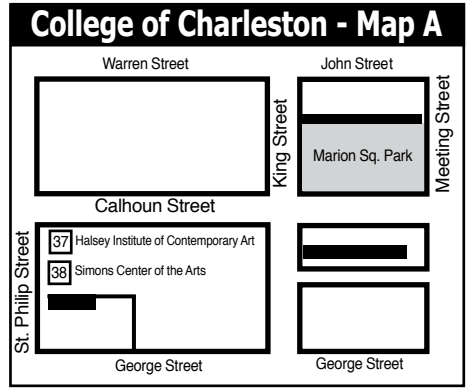

# Downtown Charleston, SC, Map & Gallery Guide

## Downtown Charleston Galleries

1. Rhett Thurman Studio
2. Corrigan Gallery
3. Anglin Smith Fine Art
4. Helena Fox Fine Art