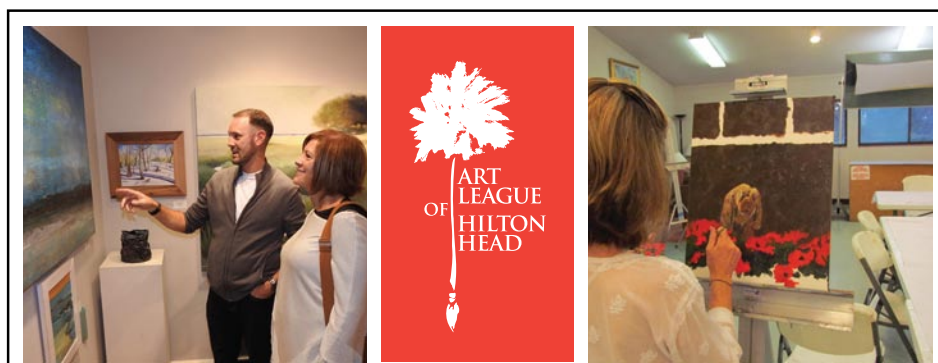

Love art. Learn art.

ART LEAGUE GALLERY

Fine art, sculpture, jewelry, and more by 200+ local artists on display and for sale. All new work is shown every month with exhibitions and receptions open to all.

843.681.5060

ART LEAGUE ACADEMY

Taught by professional artists and educators, choose from workshops and classes in all media and skill levels. New classes are added weekly.

843.842.5738

Monday - Saturday, 10 a.m. - 4 p.m. & Sunday, 12 - 4 p.m.
14 Shelter Cove Lane, Hilton Head Island, SC 29928

www.ArtLeagueHHI.org

A 501(c)(3) Nonprofit Arts Organization