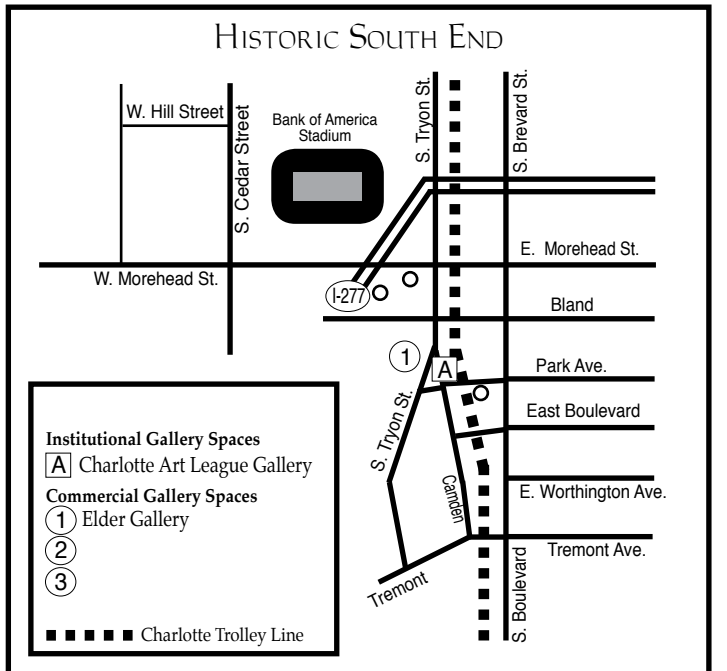

Charlotte, NC Maps

Uptown - South End - NODA

UPTOWN CHARLOTTE

Institutional Gallery Spaces

- A** McColl Center For Visual Art
- B** Harvey B. Gantt Center
- C** Levine Museum of the New South
- D** McColl Center for VA Spirit Square and The Light Factory
- E** Mint Museum Uptown
- F** Bechtler Museum of Modern Art

Commercial Gallery Spaces

- 1** Hodges Taylor
- 2** Surface lot parking
- P** Parking Garage

These maps are not to exact scale or exact distances. They were designed to give travelers help in finding the gallery spaces and museum spaces featured.

CHARLOTTE METRO AREA

Institutional Gallery Spaces

- A** Central Piedmont Community College
- B** Mint Museum Randolph
- C** Queens University
- D** University of North Carolina - Charlotte
- E** The Art Institute of Charlotte