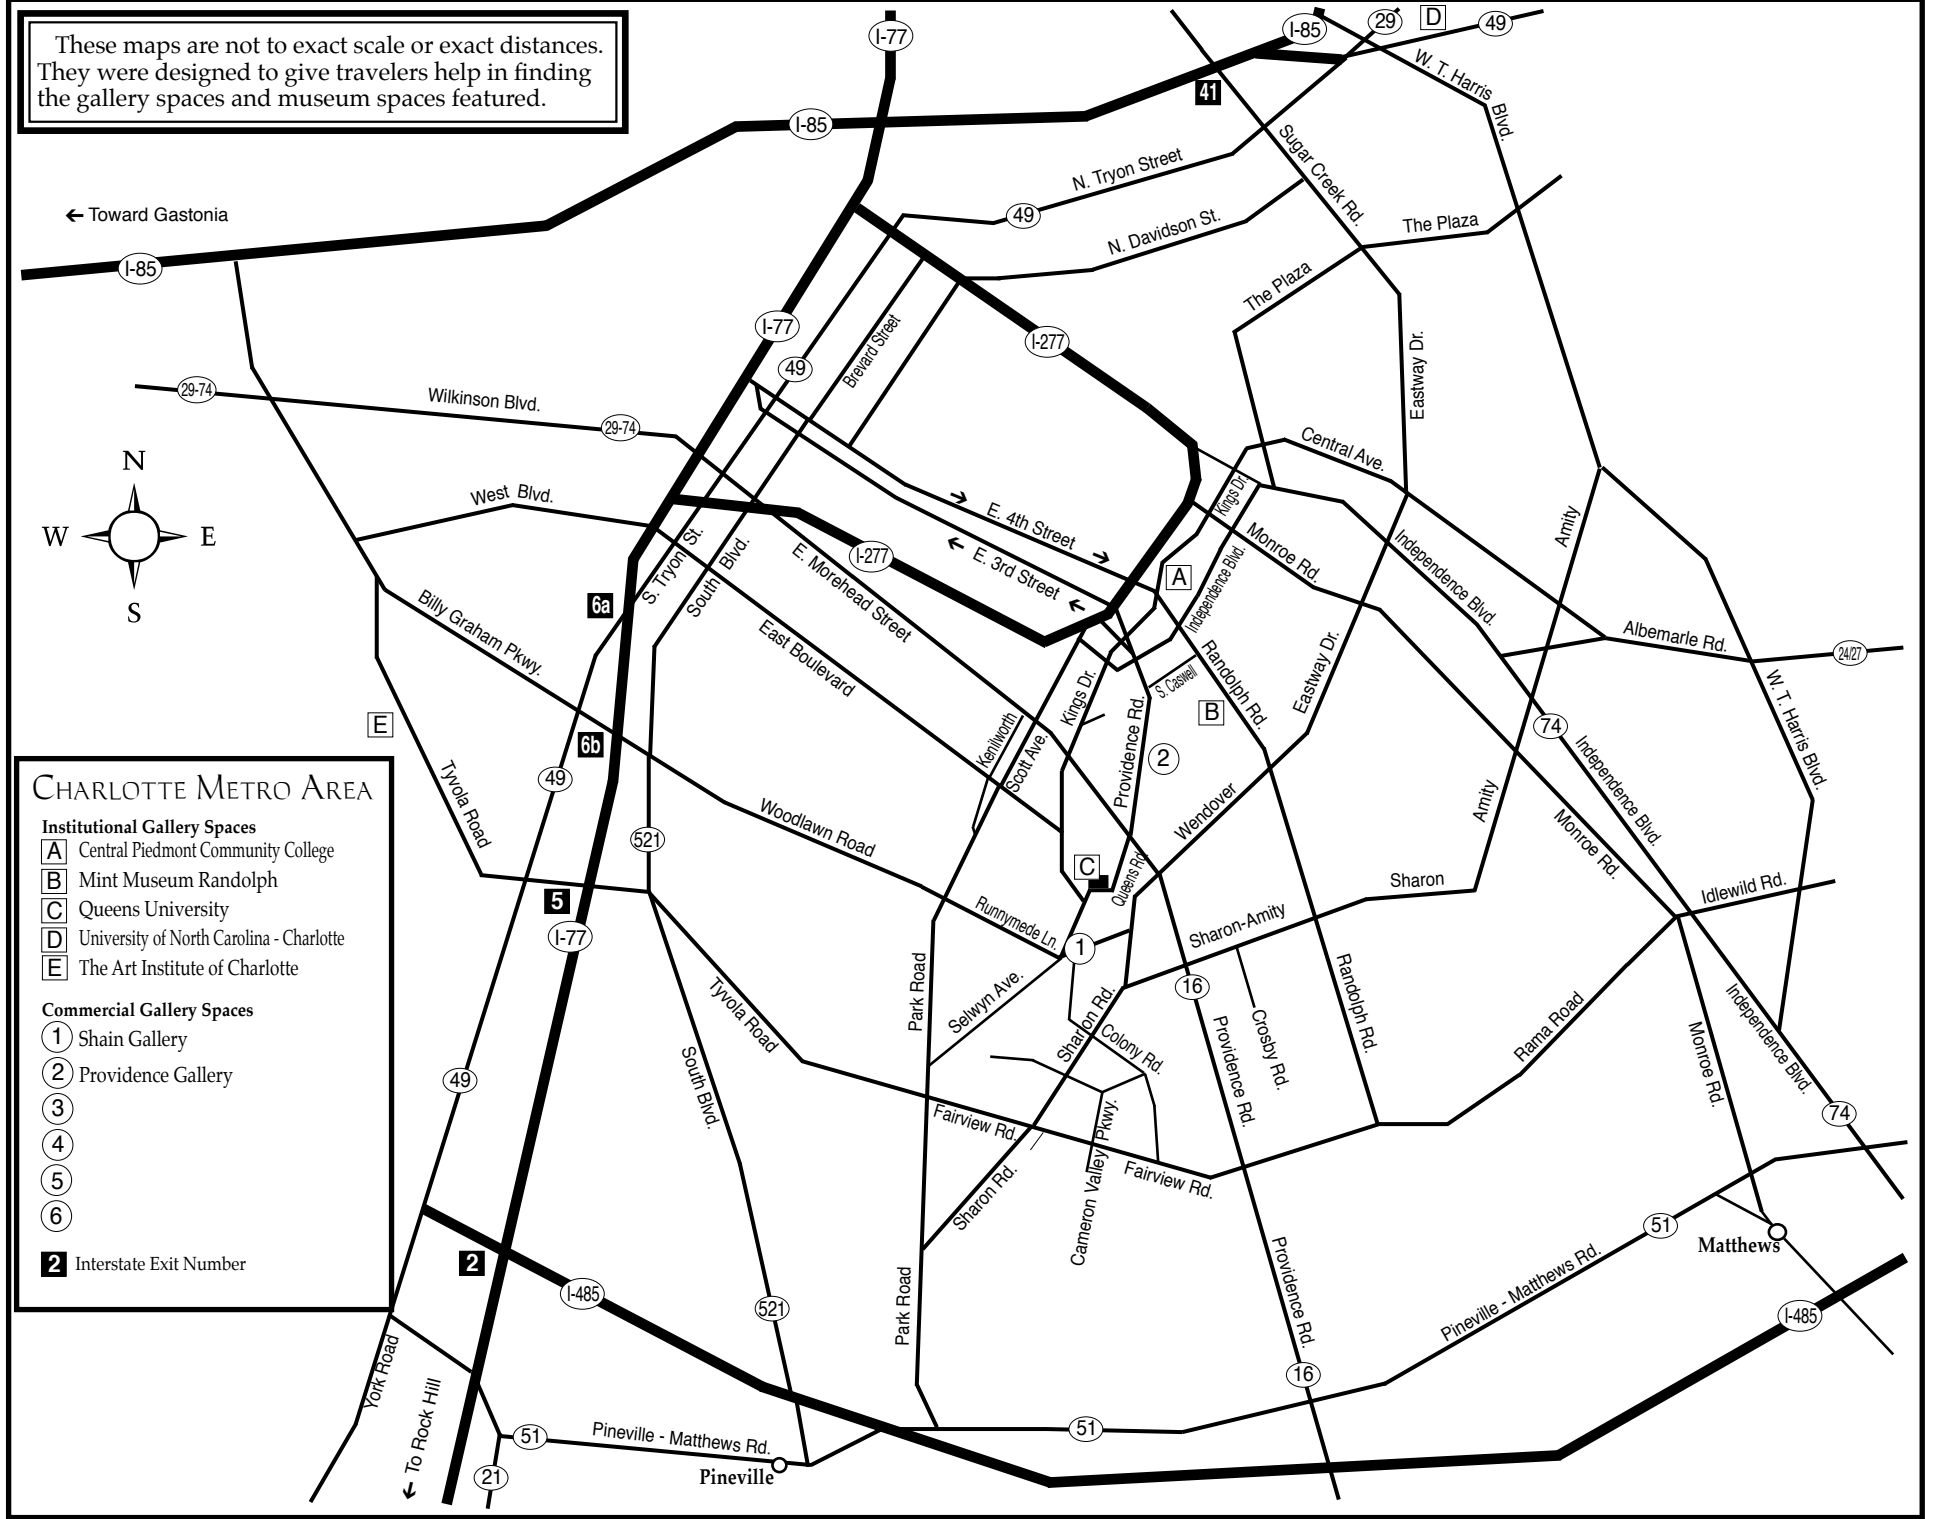

Charlotte, NC Maps

Uptown - South End - NODA

UPTOWN CHARLOTTE

Institutional Gallery Spaces

- A** McColl Center For Visual Art
- B** Harvey B. Gantt Center
- C** Levine Museum of the New South
- D** McColl Center for VA Spirit Square and The Light Factory
- E** Mint Museum Uptown
- F** Bechtler Museum of Modern Art

Commercial Gallery Spaces

- 1** Hodges Taylor
- 2** Surface lot parking
- P** Parking Garage

These maps are not to exact scale or exact distances. They were designed to give travelers help in finding the gallery spaces and museum spaces featured.