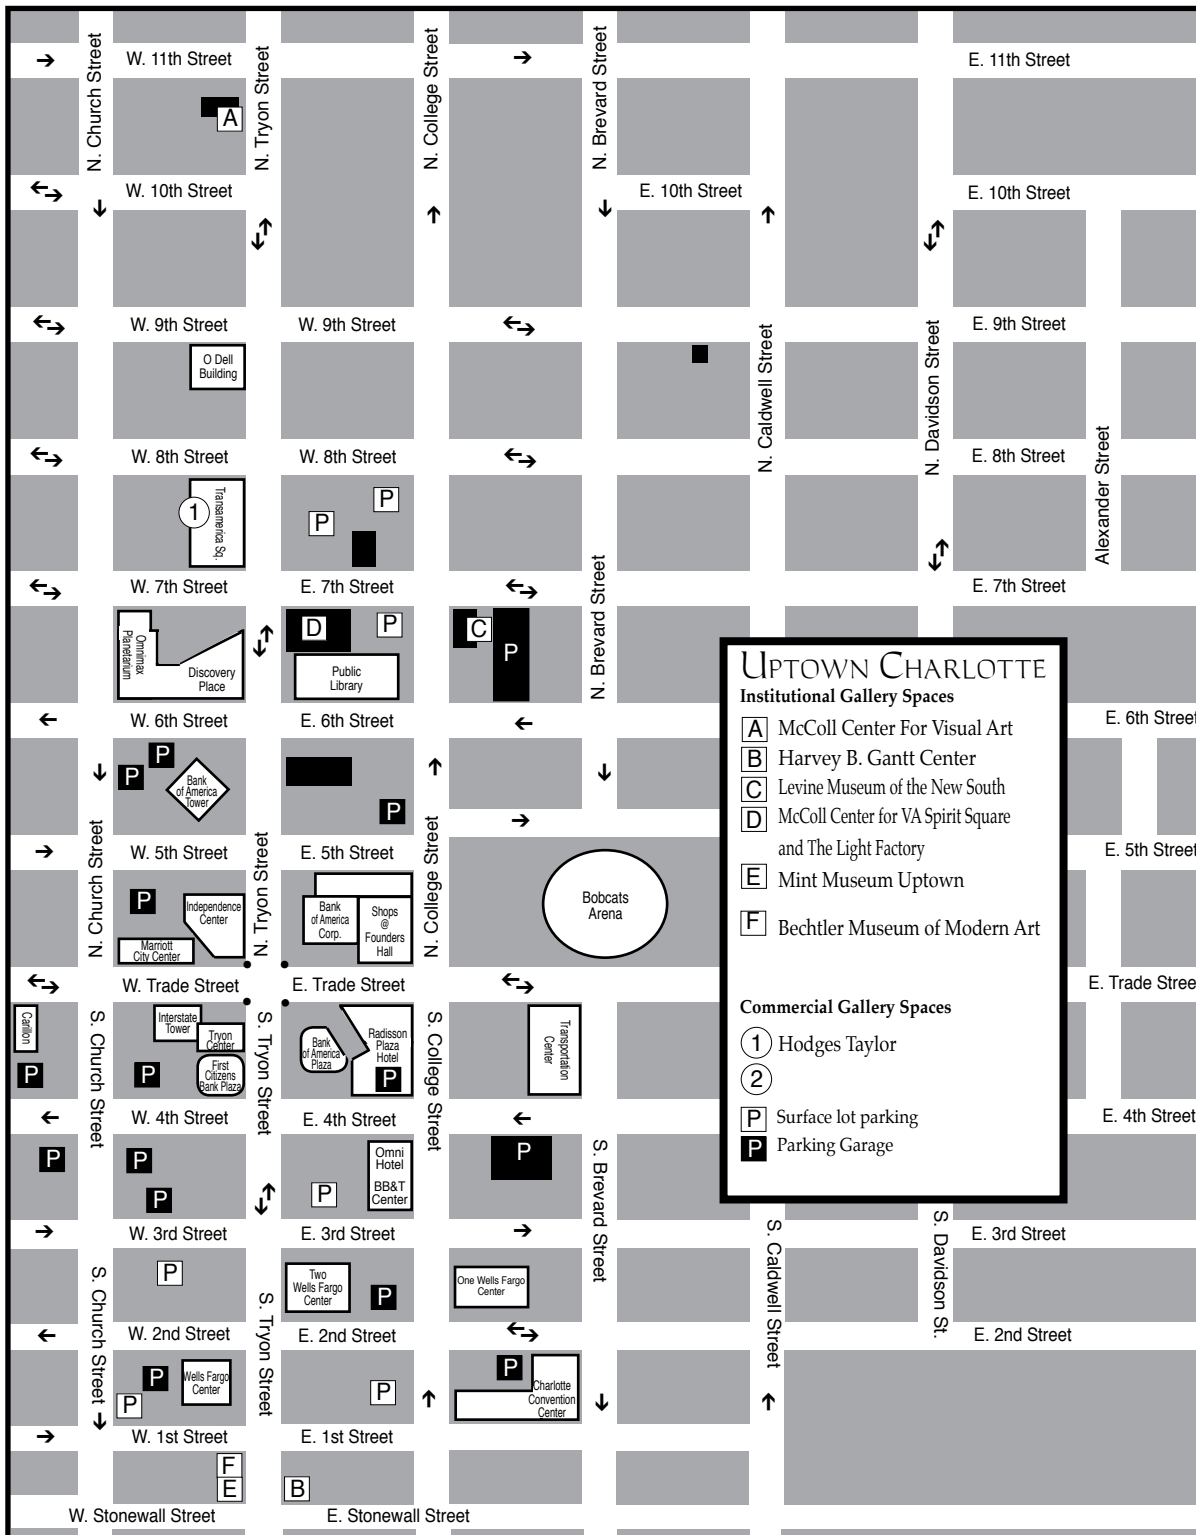

Charlotte, NC Maps

Uptown - South End - NODA

UPTOWN CHARLOTTE

Institutional Gallery Spaces

- A** McColl Center For Visual Art
- B** Harvey B. Gantt Center
- C** Levine Museum of the New South
- D** McColl Center for VA Spirit Square and The Light Factory
- E** Mint Museum Uptown
- F** Bechtler Museum of Modern Art

Commercial Gallery Spaces

- 1** Hodges Taylor
- 2** Surface lot parking
- P** Parking Garage

These maps are not to exact scale or exact distances. They were designed to give travelers help in finding the gallery spaces and museum spaces featured.

Commercial Gallery Spaces

- 1** Shain Gallery
- 2** Providence Gallery
- 3**
- 4**
- 5**
- 6**

2 Interstate Exit Number