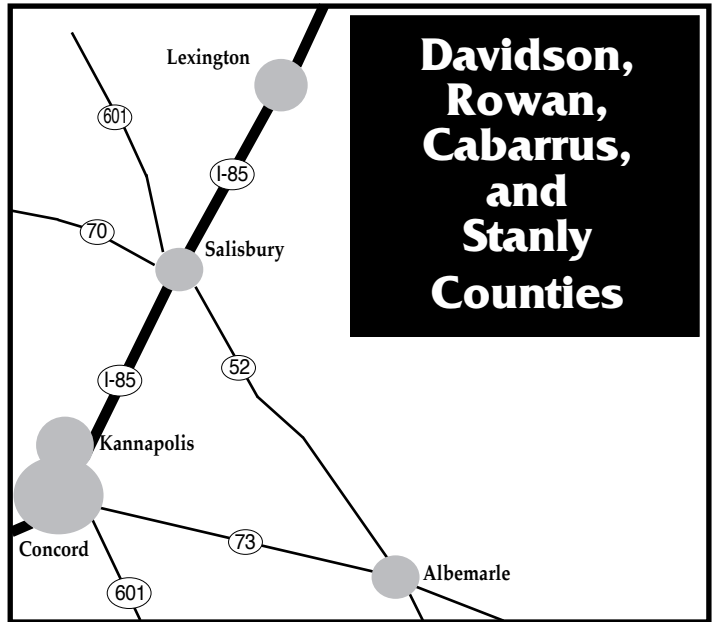

Charlotte, NC Maps

Uptown - South End - NODA

UPTOWN CHARLOTTE

Institutional Gallery Spaces

- A** McColl Center For Visual Art
- B** Harvey B. Gantt Center
- C** Levine Museum of the New South
- D** McColl Center for VA Spirit Square and The Light Factory
- E** Mint Museum Uptown
- F** Bechtler Museum of Modern Art

Commercial Gallery Spaces

- 1** Hodges Taylor
- 2** Surface lot parking
- P** Parking Garage

These maps are not to exact scale or exact distances. They were designed to give travelers help in finding the gallery spaces and museum spaces featured.

CHARLOTTE METRO AREA

Institutional Gallery Spaces

- A** Central Piedmont Community College
- B** Mint Museum Randolph
- C** Queens University
- D** University of North Carolina - Charlotte
- E** The Art Institute of Charlotte

Commercial Gallery Spaces

- 1** Shain Gallery
- 2** Providence Gallery
- 3**
- 4**
- 5**
- 6**

2 Interstate Exit Number