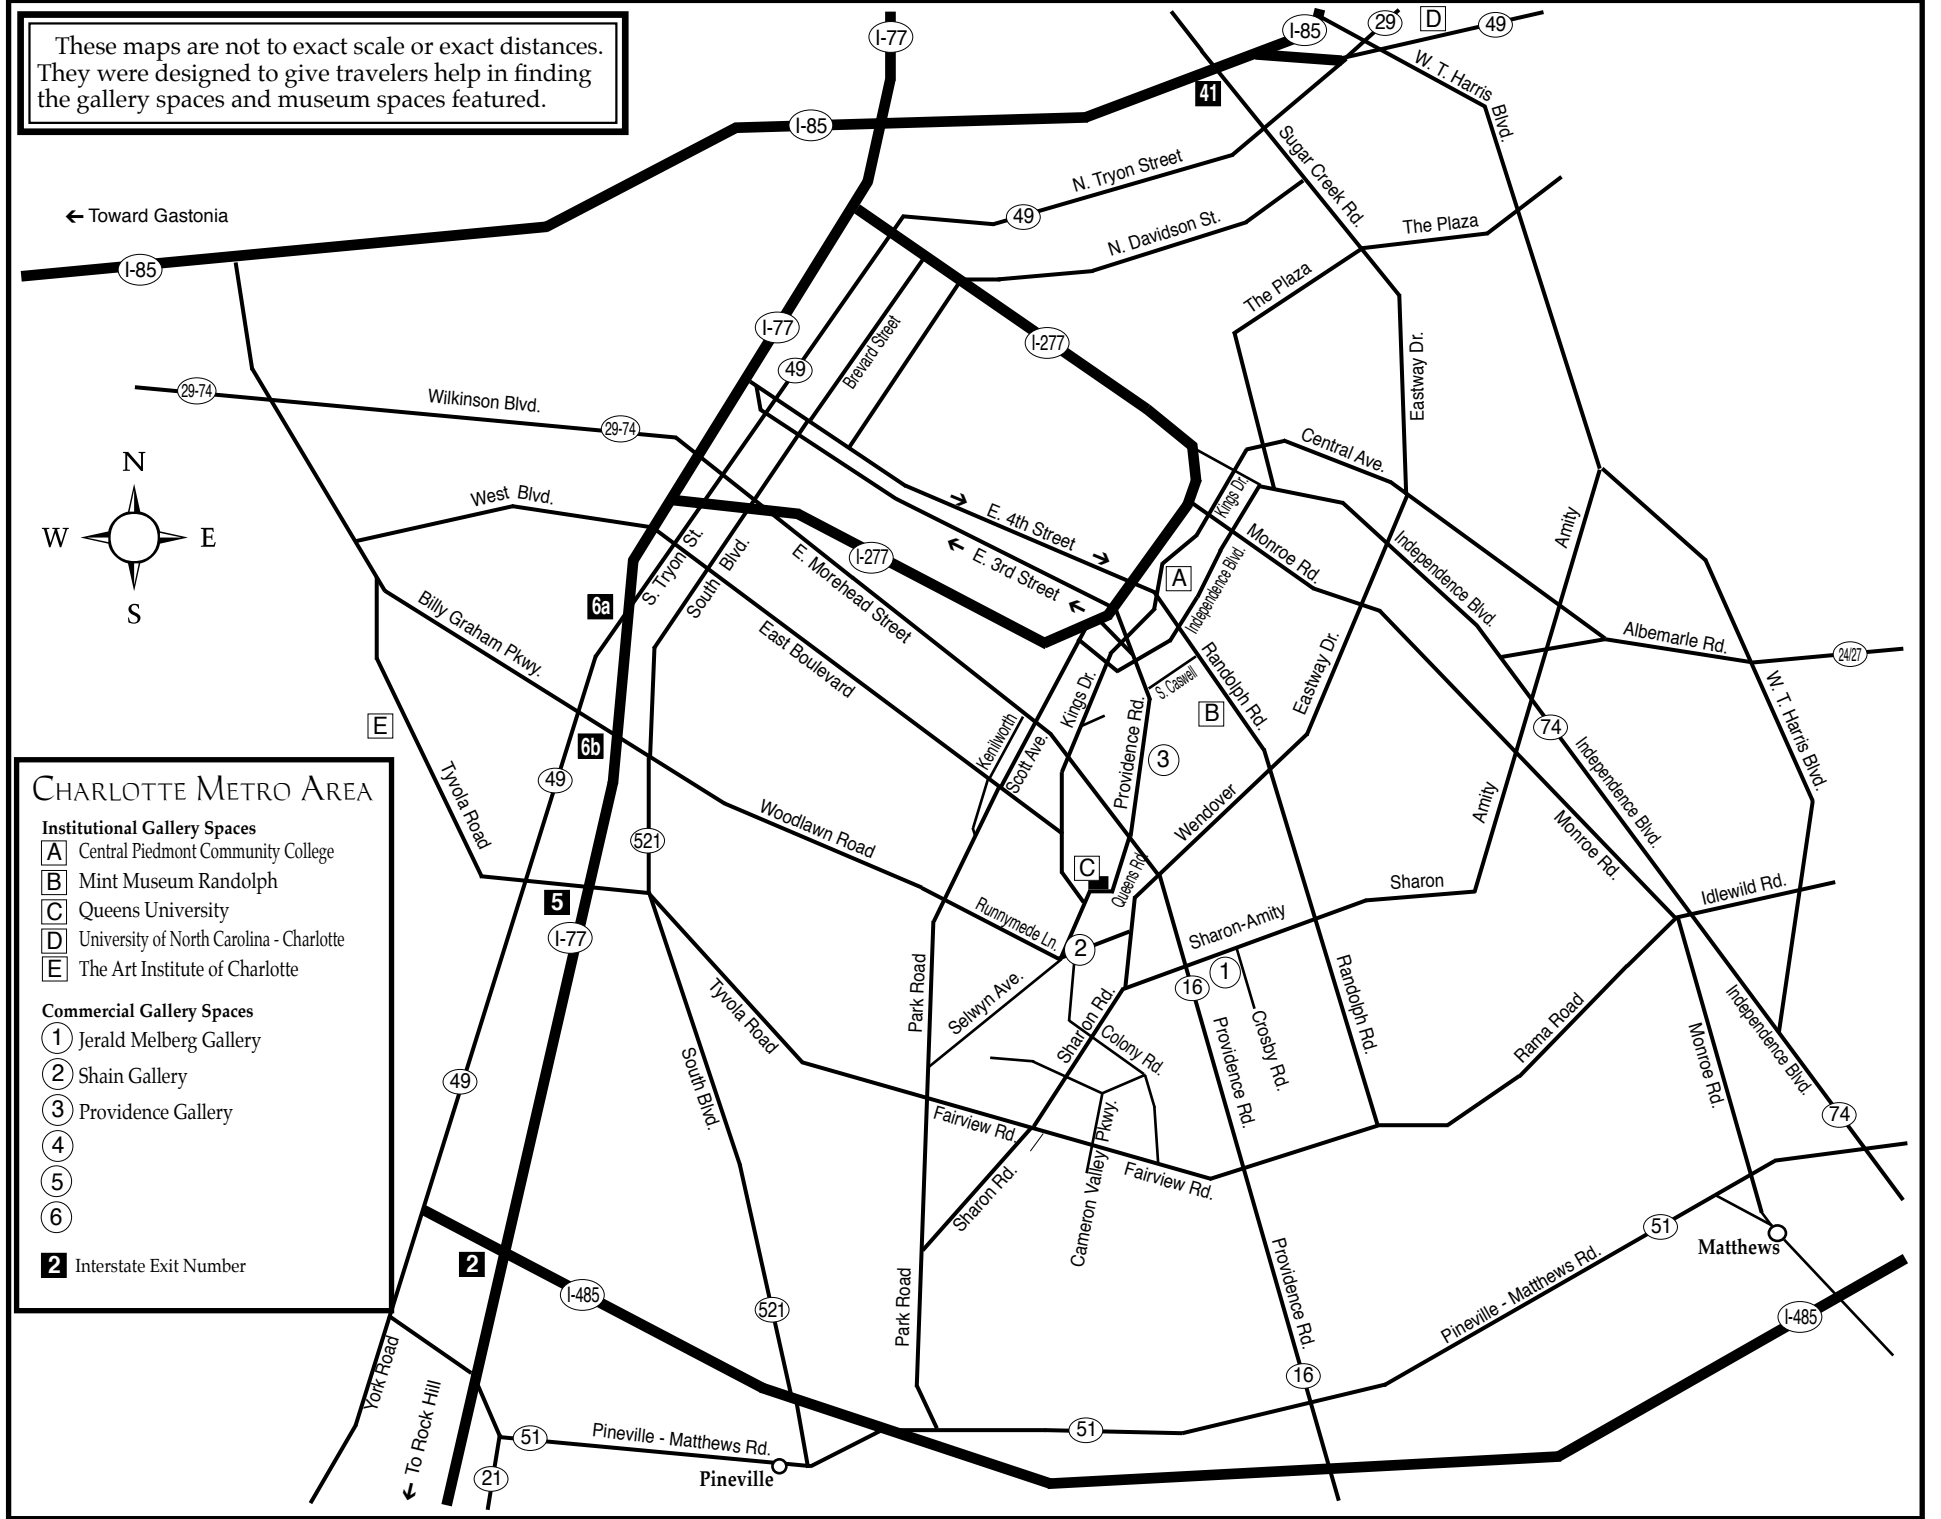

Charlotte, NC Maps

Uptown - South End - NODA

- UPTOWN CHARLOTTE**
- Institutional Gallery Spaces**
- A** McColl Center For Visual Art
 - B** Harvey B. Gantt Center
 - C** Levine Museum of the New South
 - D** McColl Center for VA Spirit Square and The Light Factory
 - E** Mint Museum Uptown
 - F** Bechtler Museum of Modern Art
- Commercial Gallery Spaces**
- 1** Hodges Taylor
 - 2** Surface lot parking
 - P** Parking Garage

These maps are not to exact scale or exact distances. They were designed to give travelers help in finding the gallery spaces and museum spaces featured.

- CHARLOTTE METRO AREA**
- Institutional Gallery Spaces**
- A** Central Piedmont Community College
 - B** Mint Museum Randolph
 - C** Queens University
 - D** University of North Carolina - Charlotte
 - E** The Art Institute of Charlotte
- Commercial Gallery Spaces**
- 1** Jerald Melberg Gallery
 - 2** Shain Gallery
 - 3** Providence Gallery
 - 4**
 - 5**
 - 6**
- 2** Interstate Exit Number