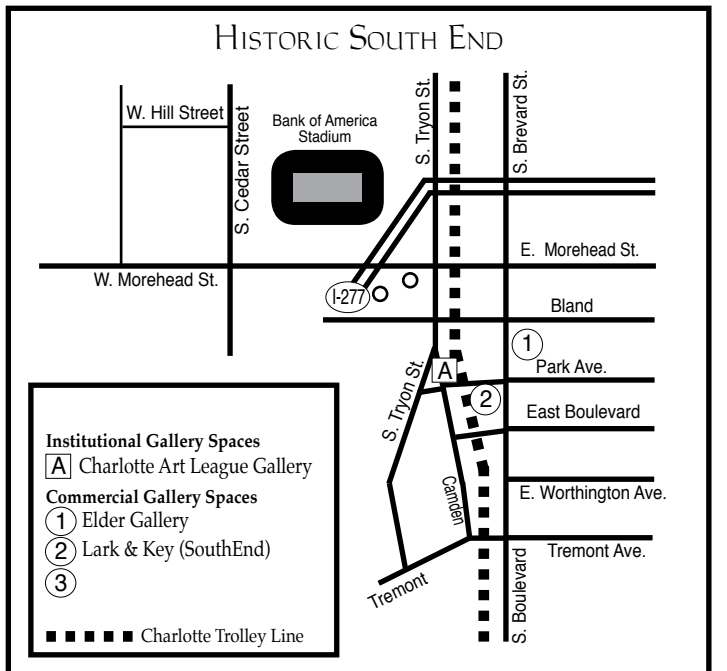

Charlotte, NC Maps

Uptown - South End - NODA

- UPTOWN CHARLOTTE**
- Institutional Gallery Spaces**
- A** McColl Center For Visual Art
 - B** Harvey B. Gantt Center
 - C** Levine Museum of the New South
 - D** McColl Center for VA Spirit Square and The Light Factory
 - E** Mint Museum Uptown
 - F** Bechtler Museum of Modern Art
- Commercial Gallery Spaces**
- 1** Hodges Taylor
 - 2** Surface lot parking
 - P** Parking Garage

These maps are not to exact scale or exact distances. They were designed to give travelers help in finding the gallery spaces and museum spaces featured.

- CHARLOTTE METRO AREA**
- Institutional Gallery Spaces**
- A** Central Piedmont Community College
 - B** Mint Museum Randolph
 - C** Queens University
 - D** University of North Carolina - Charlotte
 - E** The Art Institute of Charlotte
- Commercial Gallery Spaces**
- 1** Jerald Melberg Gallery
 - 2** Shain Gallery
 - 3** Providence Gallery
 - 4**
 - 5**
 - 6**
- 2** Interstate Exit Number