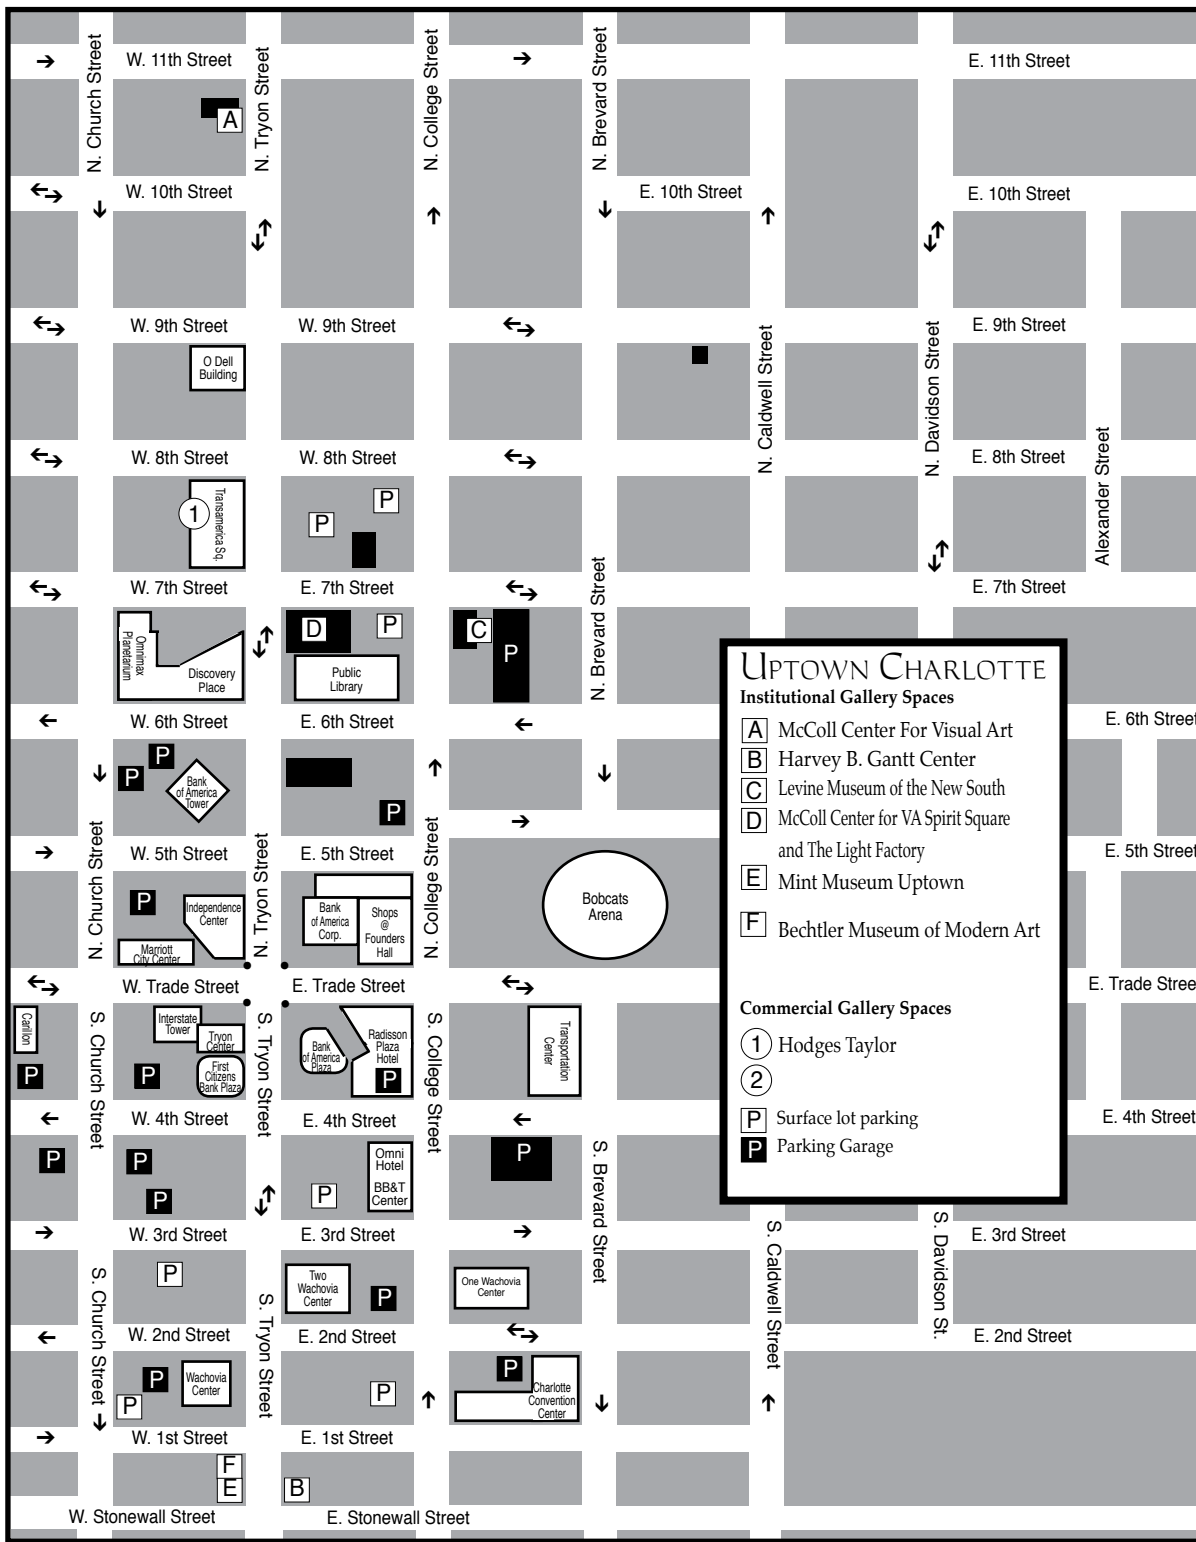

Charlotte, NC Maps

Uptown - South End - NODA

- UPTOWN CHARLOTTE**
- Institutional Gallery Spaces**
- A** McColl Center For Visual Art
 - B** Harvey B. Gantt Center
 - C** Levine Museum of the New South
 - D** McColl Center for VA Spirit Square and The Light Factory
 - E** Mint Museum Uptown
 - F** Bechtler Museum of Modern Art
- Commercial Gallery Spaces**
- 1** Hodges Taylor
 - 2** Surface lot parking
 - P** Parking Garage

These maps are not to exact scale or exact distances. They were designed to give travelers help in finding the gallery spaces and museum spaces featured.

- CHARLOTTE METRO AREA**
- Institutional Gallery Spaces**
- A** Central Piedmont Community College
 - B** Mint Museum Randolph
 - C** Queens University
 - D** University of North Carolina - Charlotte
 - E** The Art Institute of Charlotte
- Commercial Gallery Spaces**
- 1** Jerald Melberg Gallery
 - 2** Shain Gallery
 - 3** Providence Gallery
 - 4**
 - 5**
 - 6**
- 2** Interstate Exit Number