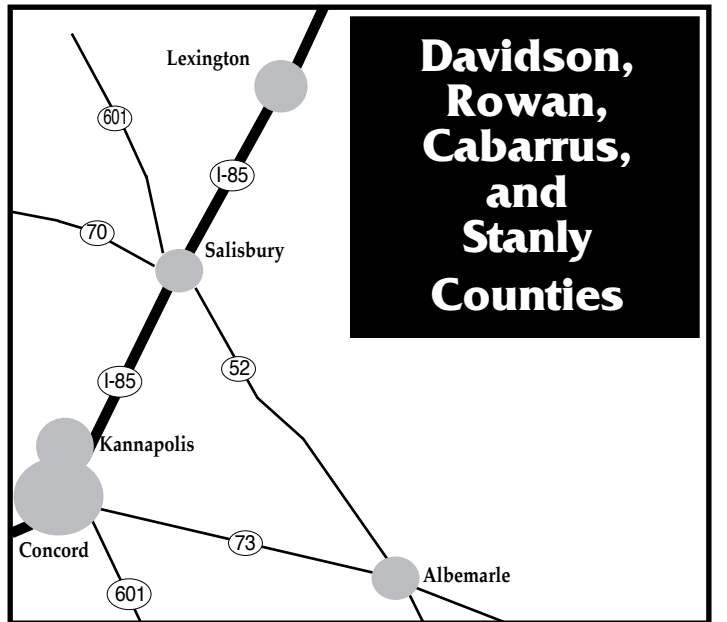

Charlotte, NC Maps

Uptown - South End - NODA

- UPTOWN CHARLOTTE**
- Institutional Gallery Spaces**
- A** McColl Center For Visual Art
 - B** Harvey B. Gantt Center
 - C** Levine Museum of the New South
 - D** McColl Center for VA Spirit Square and The Light Factory
 - E** Mint Museum Uptown
 - F** Bechtler Museum of Modern Art
- Commercial Gallery Spaces**
- 1** Hodges Taylor
 - 2** Surface lot parking
 - P** Parking Garage

These maps are not to exact scale or exact distances. They were designed to give travelers help in finding the gallery spaces and museum spaces featured.

- CHARLOTTE METRO AREA**
- Institutional Gallery Spaces**
- A** Central Piedmont Community College
 - B** Mint Museum Randolph
 - C** Queens University
 - D** University of North Carolina - Charlotte
 - E** The Art Institute of Charlotte
- Commercial Gallery Spaces**
- 1** Jerald Melberg Gallery
 - 2** Shain Gallery
 - 3** Providence Gallery
 - 4**
 - 5**
 - 6**
- 2** Interstate Exit Number