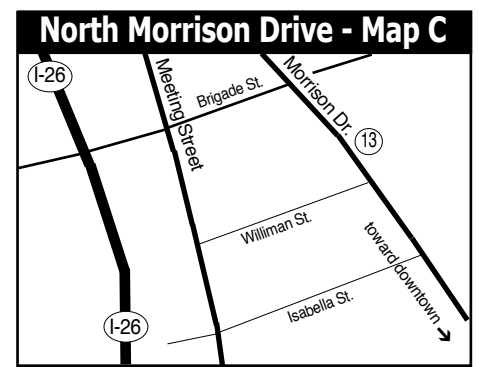

THE SYLVAN GALLERY
171 King St. • Charleston • SC • 29401
Featuring 20th & 21st Century traditional and representational paintings and sculpture.
843-722-2172
www.thesylvangallery.com

WELLS GALLERY

THE WELLS GALLERY HISTORIC CHARLESTON 125 MEETING ST. CHARLESTON, SC 29401 (843) 853-3233
THE WELLS GALLERY KIawah ISLAND ONE SANCTUARY BEACH DR. KIawah ISLAND, SC 29455 (843) 576-1290

CORRIGAN GALLERY LLC
Charleston's contemporary art scene
paintings photographs fine art prints
843 722 9868

Saul Alexander Foundation Gallery
Charleston County Public Library
Main floor of the Library
Featuring monthly exhibitions by local and regional artists
Open during regular Library hours.
843-805-6801
68 Calhoun Street, Charleston, SC

SMITH KILLIAN FINE ART

9 QUEEN STREET
CHARLESTON, SC
843-853-0708
WWW.SMITHKILLIAN.COM

NINA LIU AND FRIENDS
A Gallery of Contemporary Art Objects
Monthly Exhibitions
Poinsett House • 24 State Street
Charleston, South Carolina 29401
Telephone (843) 722-2724

The Pink House Gallery
Fine Art in a 1690's house
Alice Grimsley, Nancy Rushing, Audrey Price, & Marsha Blandenburg
Also Bruce W. Krucke, Alexandria H. Bennington
Exclusive for Ravenel Gaillard
17 Chalmers Street • Charleston, SC
Mon - Sat 10-5 • 843/723-3608
<http://pinkhousegallery.tripod.com/>

Gaye Sanders Fisher Gallery

Original Watercolors
www.gayesandersfisher.com • 843/958-0010
124 Church Street • Charleston, SC
In the heart of the French Quarter District

SPENCER Art Galleries
Contemporary Fine Art
OVER 35 ARTISTS
Masters, Mid-career, & Emerging
Mon-Sat 10am-5pm
55 Broad Street & 57 Broad Street
843/722-6854 843/723-4482
Charleston, SC 29401
www.spencerartgallery.com

DH Dog & Horse
Fine Art & Portraiture
102 Church Street • Charleston, SC
843-577-5500
www.dogandhorsefineart.com

10 conctenstudios

A studio and gallery of local potters and sculptors.
Offering wheel throwing and clay sculpture classes.
Hours: Monday-Saturday, 11am-5pm; Sunday 1-5pm
1080B Morrison Drive • Charleston, SC
843-853-3345 • in the heart of NoMo
www.cone10studios.com • info @ cone10studios.com

McCallum - Halsey Studios
Works by
Corrie McCallum & William Halsey
paintings • graphics • sculpture
for the discerning collector
by appointment - 843.723.5977
www.halseyfoundation.org