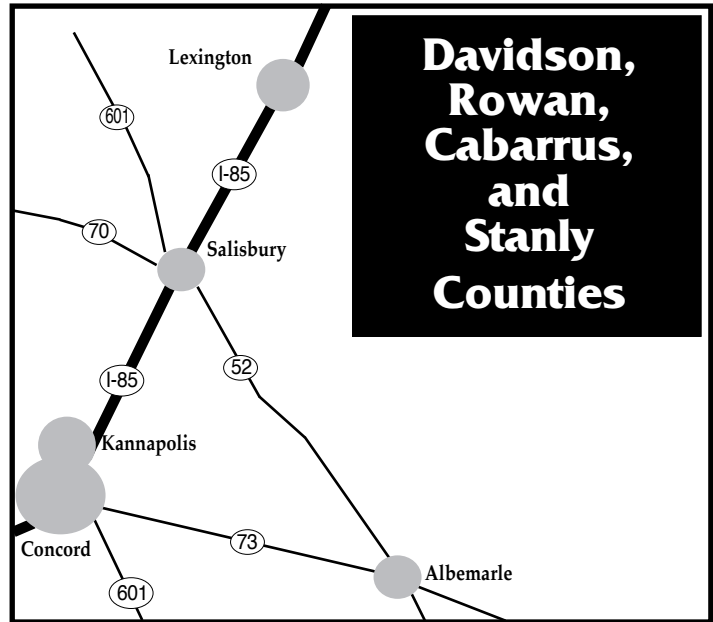

Charlotte, NC Maps

Uptown - South End - NODA

UPTOWN CHARLOTTE

Institutional Gallery Spaces

- A** McColl Center For Visual Art
- B** Harvey B. Gantt Center
- C** Levine Museum of the New South
- D** McColl Center for VA Spirit Square and The Light Factory
- E** Mint Museum Uptown
- F** Bechtler Museum of Modern Art

Commercial Gallery Spaces

- 1** Hodges Taylor
- 2** Surface lot parking
- P** Parking Garage

These maps are not to exact scale or exact distances. They were designed to give travelers help in finding the gallery spaces and museum spaces featured.