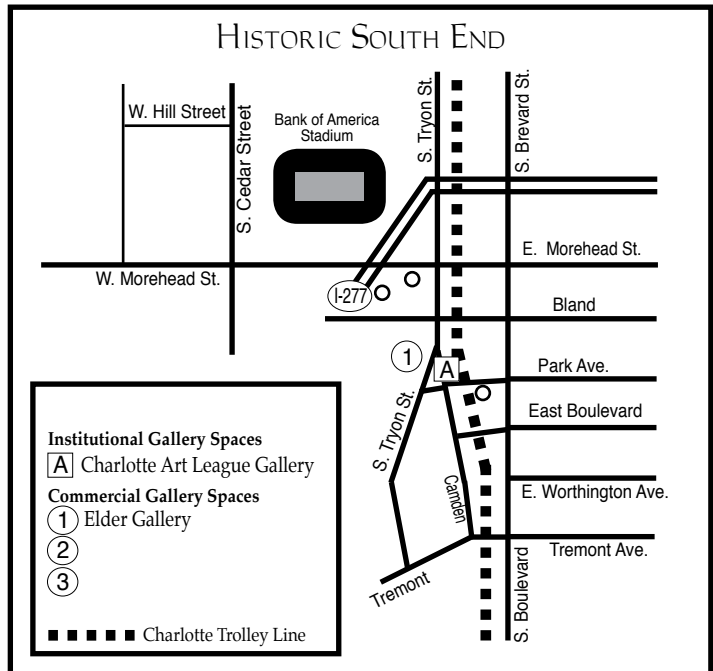

Charlotte, NC Maps

Uptown - South End - NODA

UPTOWN CHARLOTTE

Institutional Gallery Spaces

- A** McColl Center For Visual Art
- B** Harvey B. Gantt Center
- C** Levine Museum of the New South
- D** McColl Center for VA Spirit Square and The Light Factory
- E** Mint Museum Uptown
- F** Bechtler Museum of Modern Art

Commercial Gallery Spaces

- 1** Hodges Taylor
- 2** Surface lot parking
- P** Parking Garage

These maps are not to exact scale or exact distances. They were designed to give travelers help in finding the gallery spaces and museum spaces featured.