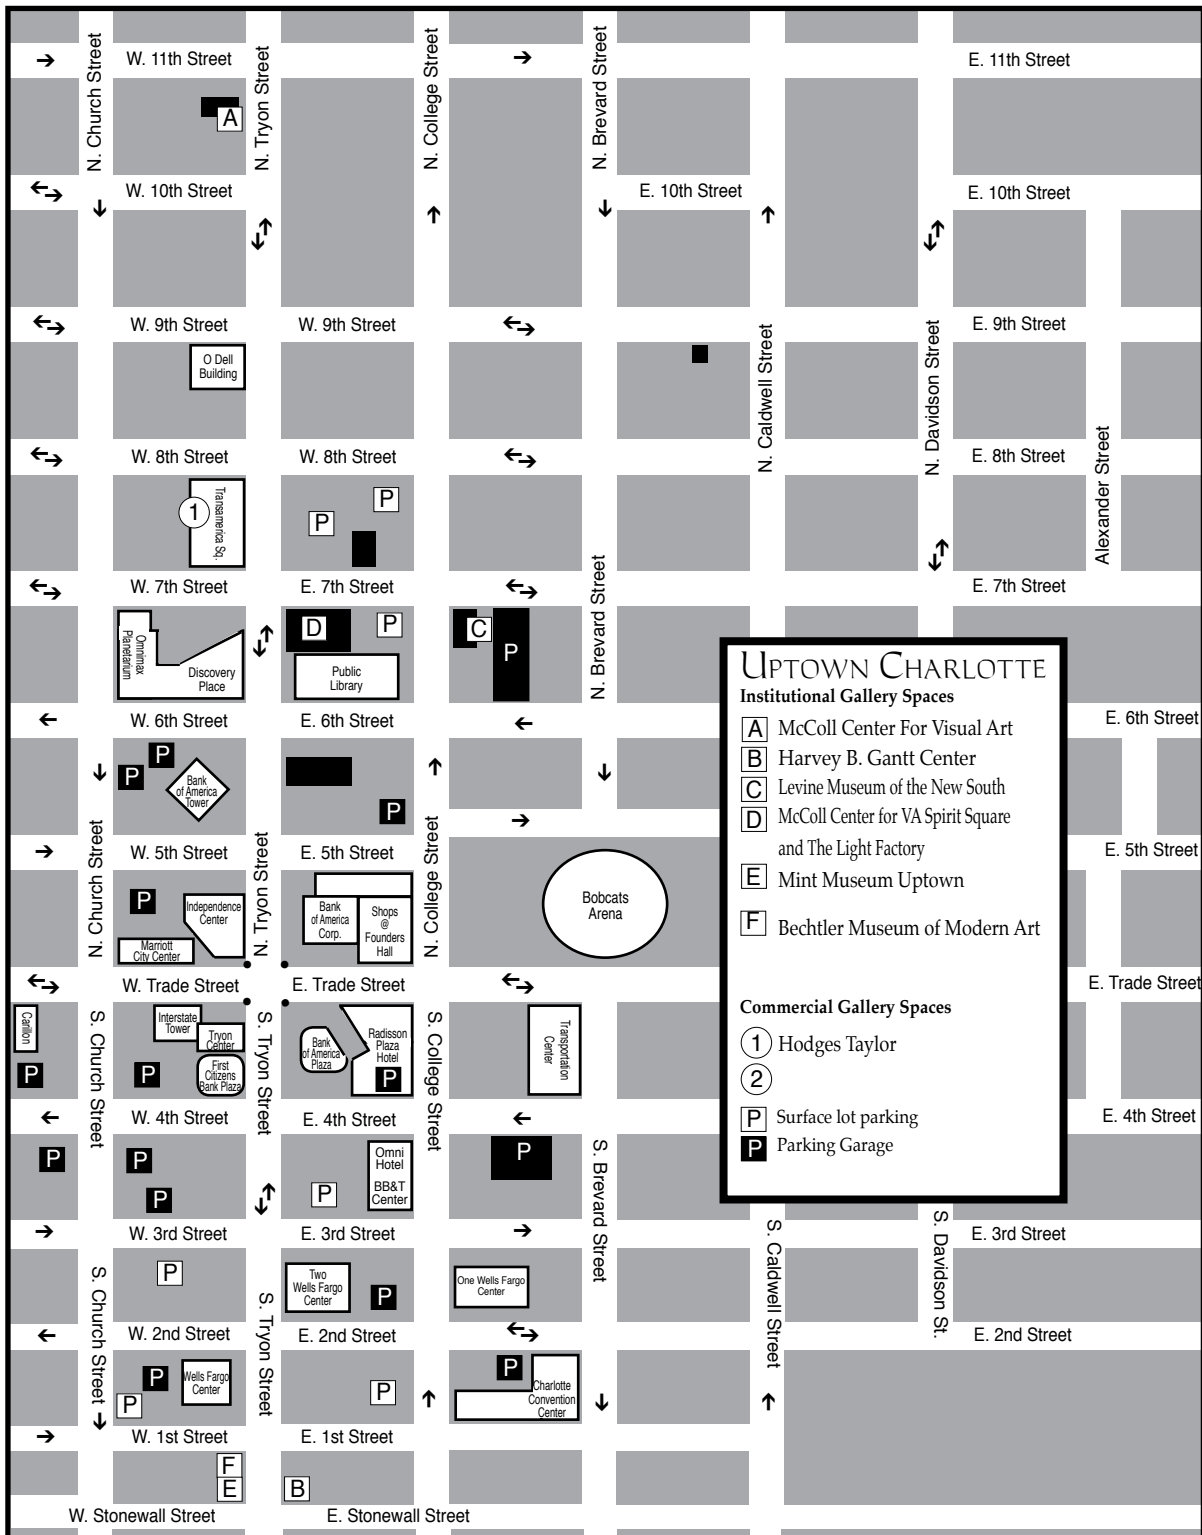

Charlotte, NC Maps

Uptown - South End - NODA

UPTOWN CHARLOTTE

Institutional Gallery Spaces

- A** McColl Center For Visual Art
- B** Harvey B. Gantt Center
- C** Levine Museum of the New South
- D** McColl Center for VA Spirit Square and The Light Factory
- E** Mint Museum Uptown
- F** Bechtler Museum of Modern Art

Commercial Gallery Spaces

- 1** Hodges Taylor
- 2** Surface lot parking
- P** Parking Garage

These maps are not to exact scale or exact distances. They were designed to give travelers help in finding the gallery spaces and museum spaces featured.