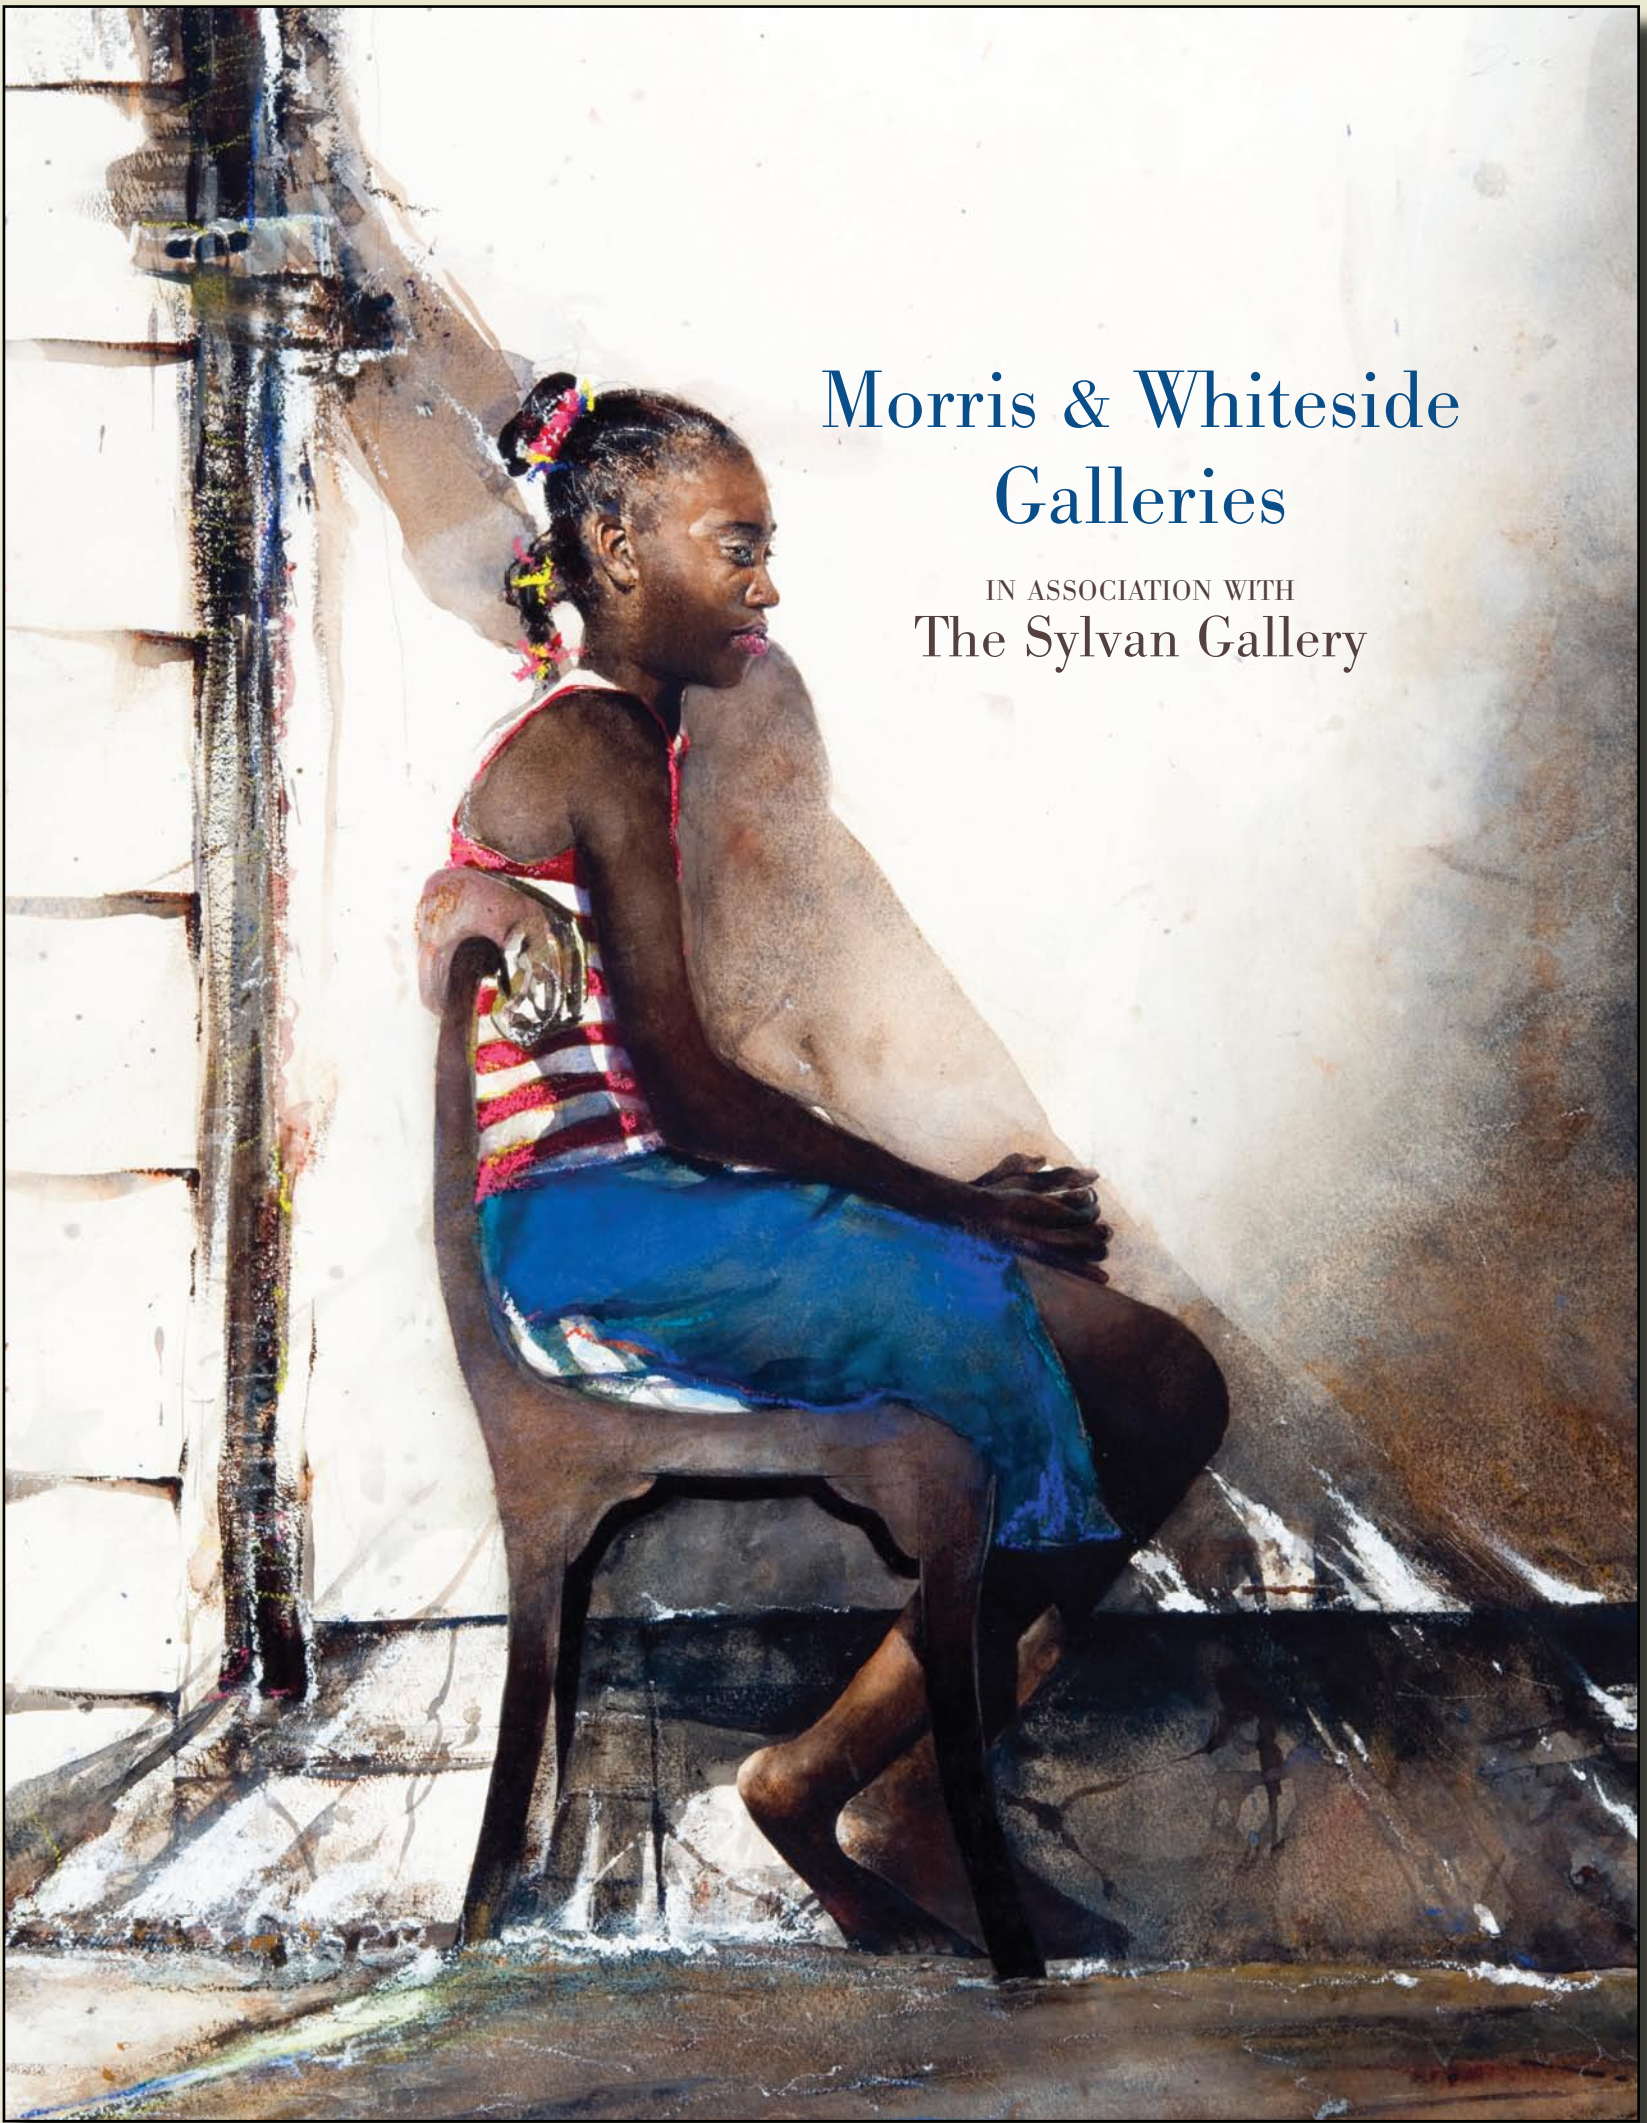

Summer Catalogue

Morris & Whiteside Galleries

IN ASSOCIATION WITH
The Sylvan Gallery

For a free catalogue call
Morris & Whiteside Galleries

843•842•4433

or to view additional works

www.morris-whiteside.com

220 Cordillo Parkway • Hilton Head Island • South Carolina • 29928 • 843.842.4433