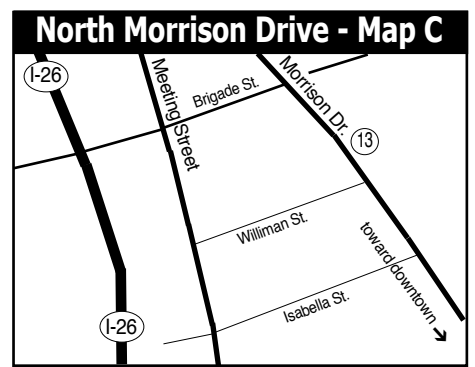

THE SYLVAN GALLERY
171 King St. • Charleston • SC • 29401

Featuring 20th & 21st Century traditional and representational paintings and sculpture.

843-722-2172
www.thesylvangallery.com

WELLS GALLERY

THE WELLS GALLERY HISTORIC CHARLESTON
125 MEETING ST.
CHARLESTON, SC 29401 (843) 853-3233

THE WELLS GALLERY KIawah ISLAND
ONE SANCTUARY BEACH DR.
KIawah ISLAND, SC 29455 (843) 576-1290

CORRIGAN GALLERY LLC

Charleston's contemporary art scene

paintings photographs
fine art prints
843 722 9868

Saul Alexander Foundation Gallery
Charleston County Public Library
Main floor of the Library
Featuring monthly exhibitions by local and regional artists
Open during regular Library hours.
843-805-6801
68 Calhoun Street, Charleston, SC

SMITH KILLIAN FINE ART
9 QUEEN STREET
CHARLESTON, SC
843-853-0708
WWW.SMITHKILLIAN.COM

NINA LIU AND FRIENDS
A Gallery of Contemporary Art Objects
Monthly Exhibitions

Poinsett House • 24 State Street
Charleston, South Carolina 29401
Telephone (843) 722-2724

The Pink House Gallery
Fine Art in a 1690's house
Alice Grimsley, Nancy Rushing, & Detta Zimmerman
Also Bruce W. Krucke, Alexandria H. Bennington
Exclusive for Ravenel Gaillard
17 Chalmers Street • Charleston, SC
Mon - Sat 10-5 • 843/723-3608
<http://pinkhousegallery.tripod.com/>

Gaye Sanders Fisher Gallery

Original Watercolors
www.gayesandersfisher.com • 843/958-0010
124 Church Street • Charleston, SC
In the heart of the French Quarter District

SPENCER Art Galleries
Contemporary Fine Art
OVER 35 ARTISTS
Masters, Mid-career, & Emerging
Mon-Sat 10am-5pm
55 Broad Street & 57 Broad Street
843/722-6854 843/723-4482
Charleston, SC 29401
www.spencerartgallery.com

DH Dog & Horse
Fine Art & Portraiture

102 Church Street • Charleston, SC
843-577-5500
www.dogandhorsefineart.com

10 conctenstudios

A studio and gallery of local potters and sculptors.
Offering wheel throwing and clay sculpture classes.
Hours: Monday-Saturday, 11am-5pm; Sunday 1-5pm
1080B Morrison Drive • Charleston, SC
843-853-3345 • in the heart of NoMo
www.cone10studios.com • info @ cone10studios.com

McCallum - Halsey Studios
Works by
Corrie McCallum & William Halsey
paintings • graphics • sculpture
for the discerning collector
by appointment - 843.723.5977
www.halseyfoundation.org