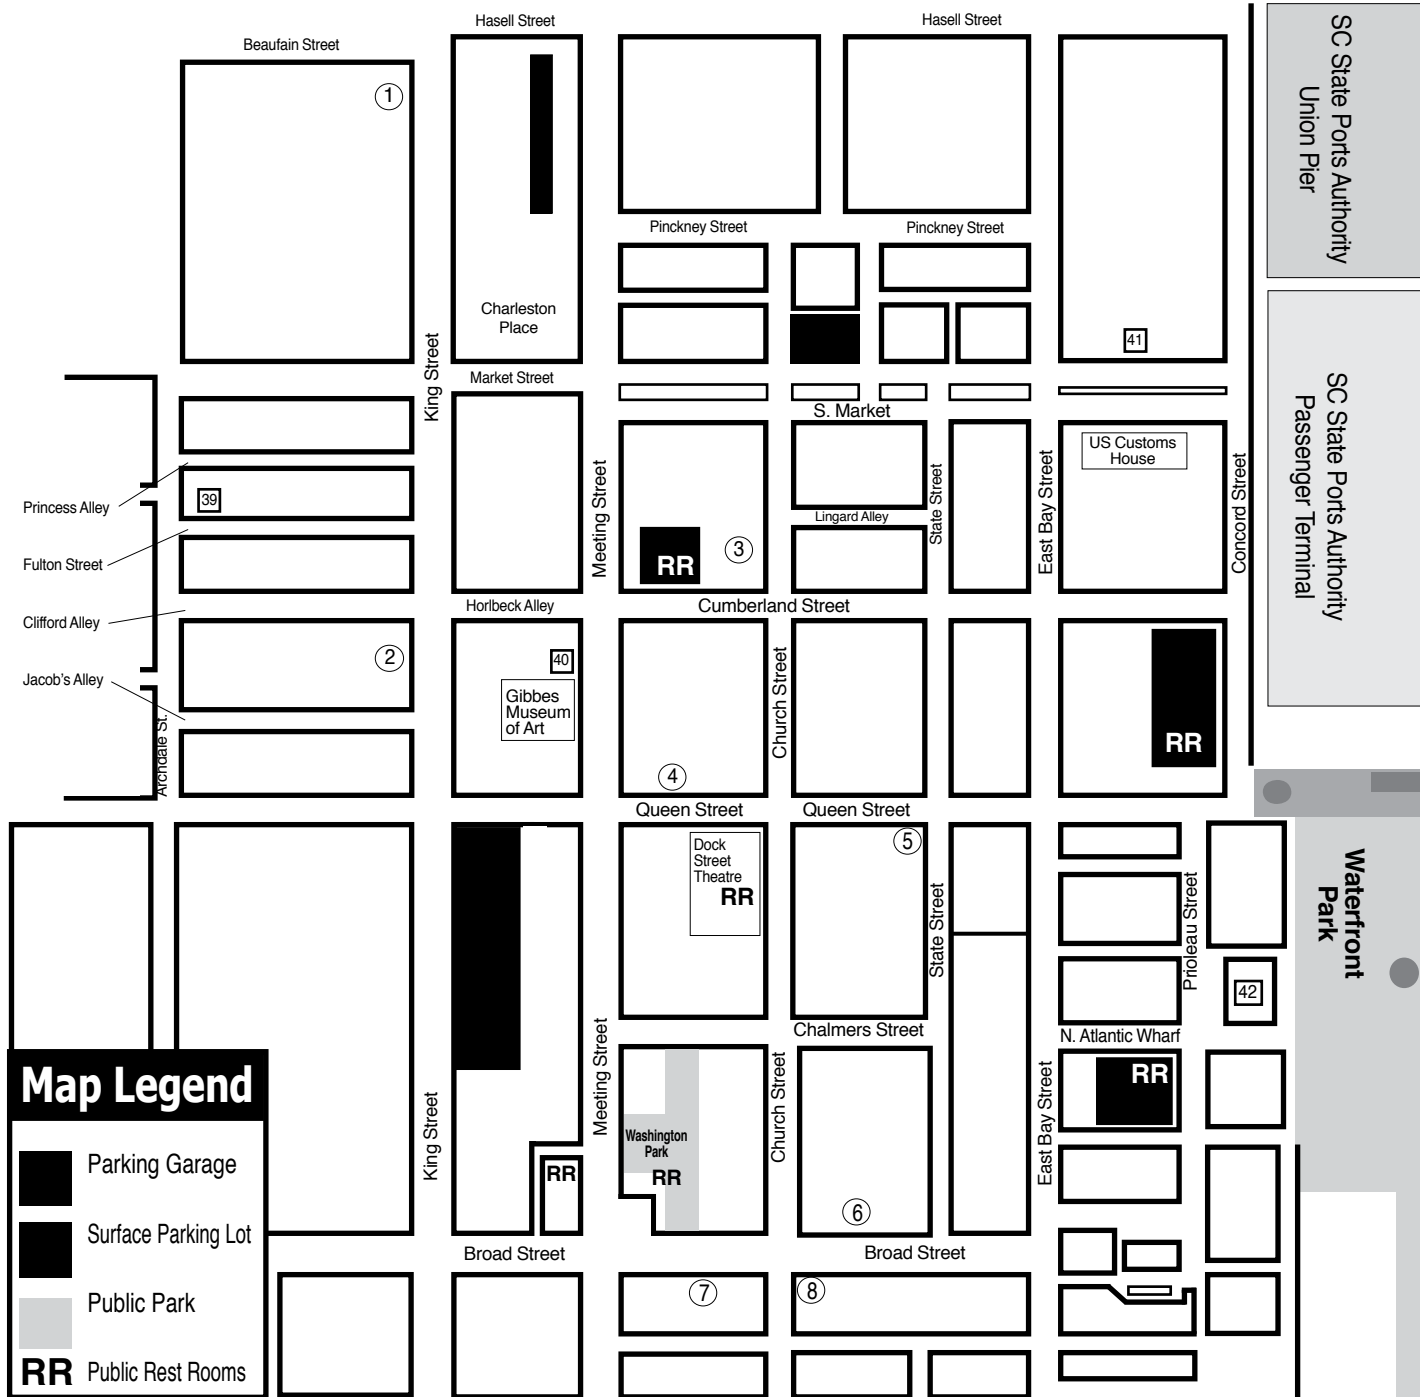

Downtown Charleston, SC, Map & Gallery Guide

Downtown Charleston Galleries

1. Rhett Thurman Studio
2. The Sylvan Gallery
3. Charleston Crafts
4. Corrigan Gallery
5. Anglin Smith Fine Art
6. Ella Walton Richardson Fine Art
7. Spencer Galleries
8. Helena Fox Fine Art
9. Surface Craft Gallery - Map A