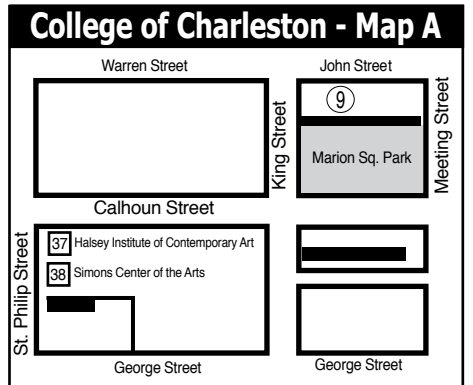

Downtown Charleston, SC, Map & Gallery Guide

Downtown Charleston Galleries

1. Rhett Thurman Studio
2. The Sylvan Gallery
3. Charleston Crafts
4. Corrigan Gallery
5. Anglin Smith Fine Art
6. Ella Walton Richardson Fine Art
7. Spencer Galleries
8. Helena Fox Fine Art
9. Surface Craft Gallery - Map A

Institutional Spaces

37. Halsey Institute of Contemporary Art
38. Simons Center for the Arts
39. Halsey-McCallum Studios
40. Gibbes Museum of Art
41. Art Institute of Charleston Gallery
42. City Gallery at Joseph P. Riley, Jr. Waterfront Park