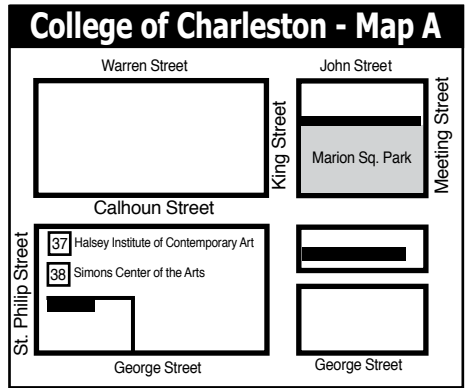

Downtown Charleston, SC, Map & Gallery Guide

- ### Downtown Charleston Galleries
1. Rhett Thurman Studio
 2. Anglin Smith Fine Art
 3. Ella Walton Richardson Fine Art
 4. Spencer Gallery
 5. Helena Fox Fine Art
 6. Corrigan Gallery

- ### Institutional Spaces
37. Halsey Institute of Contemporary Art
 38. Simons Center for the Arts
 39. Gibbes Museum of Art
 40. Art Institute of Charleston Gallery
 41. City Gallery at Joseph P. Riley, Jr. Waterfront Park