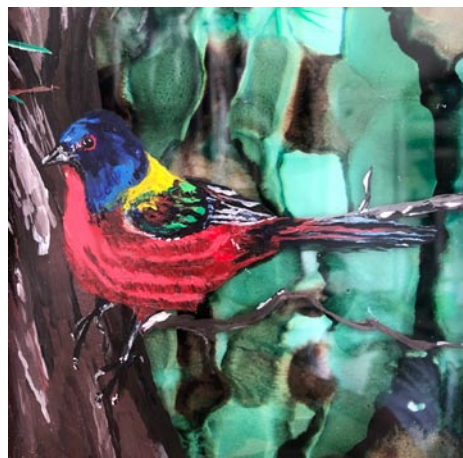

Work by Travis Newman

After serving over a decade in the United States Marine Corps, Newman traded in his uniforms for paintbrushes.

"I found that service comes with its